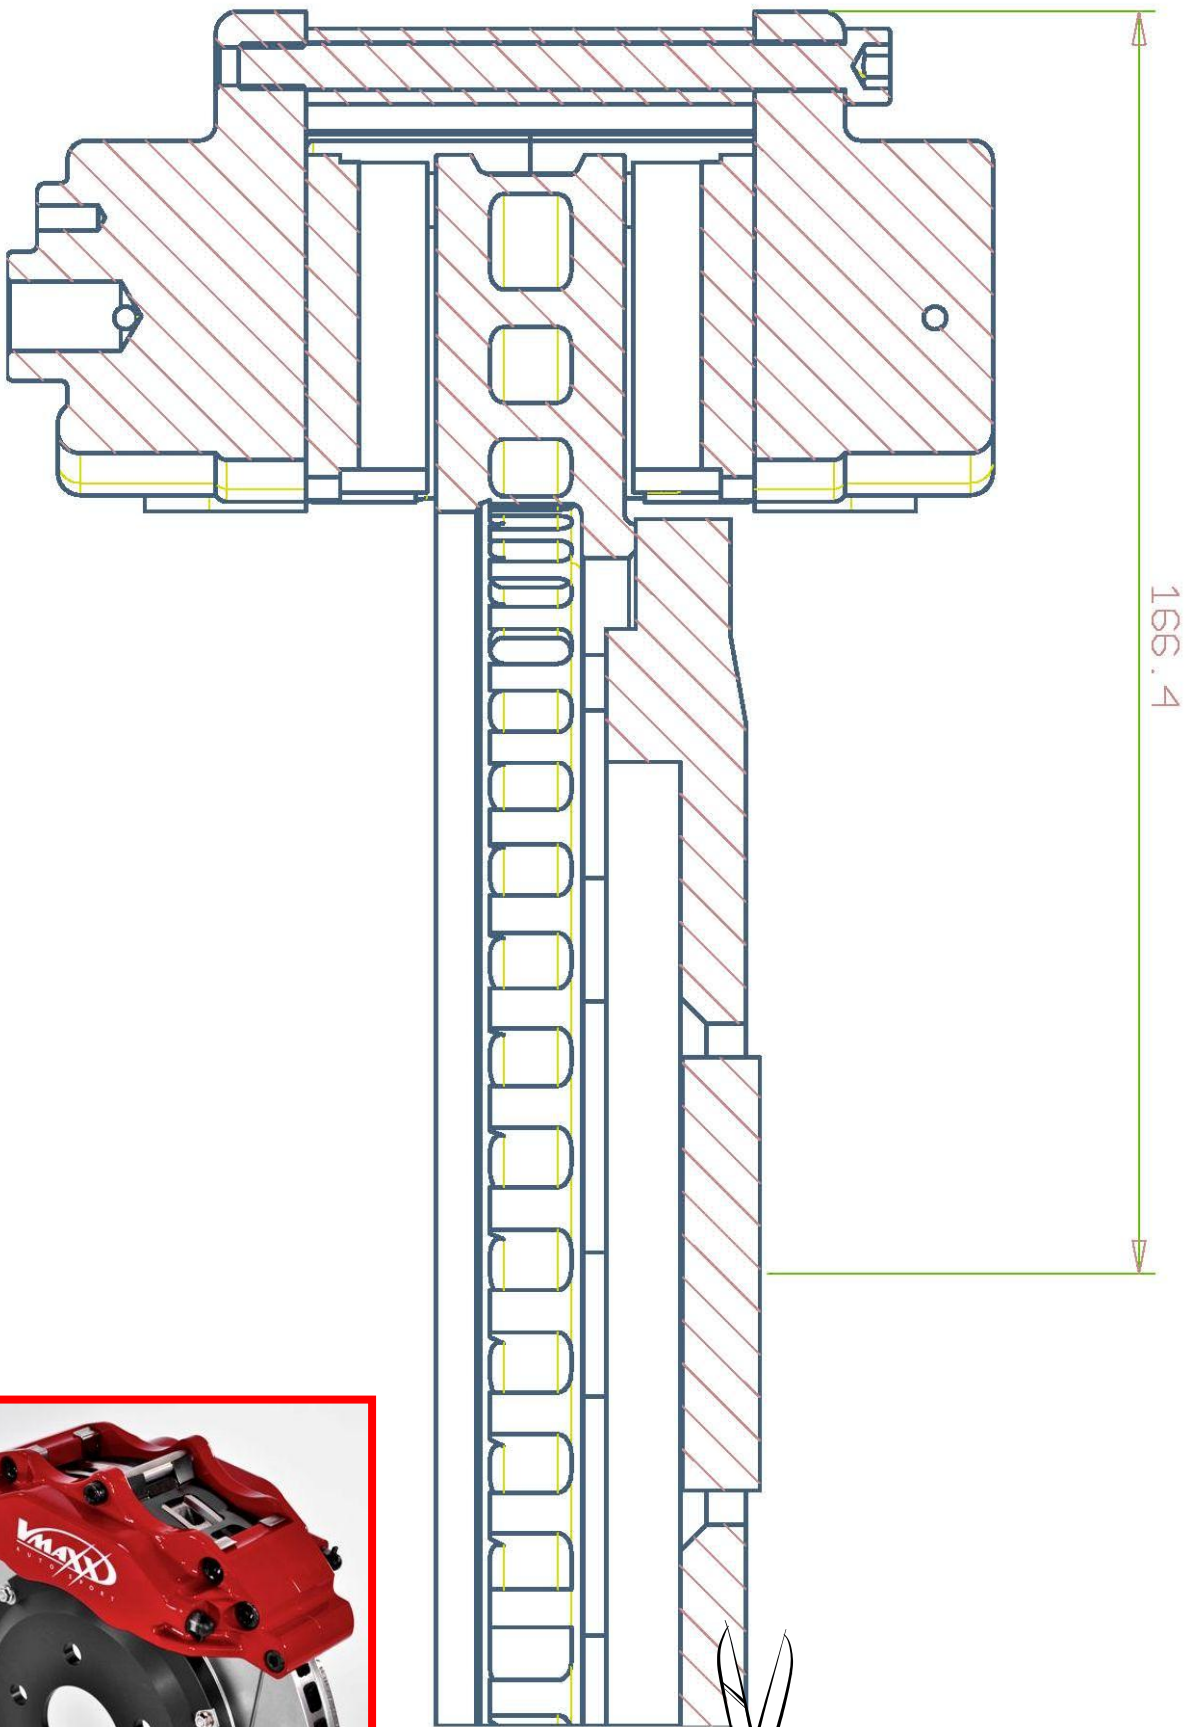

# V-MAXX Autosport Wheel Fitment Chart for kit 20 CI290 07

200 MM

185 MM