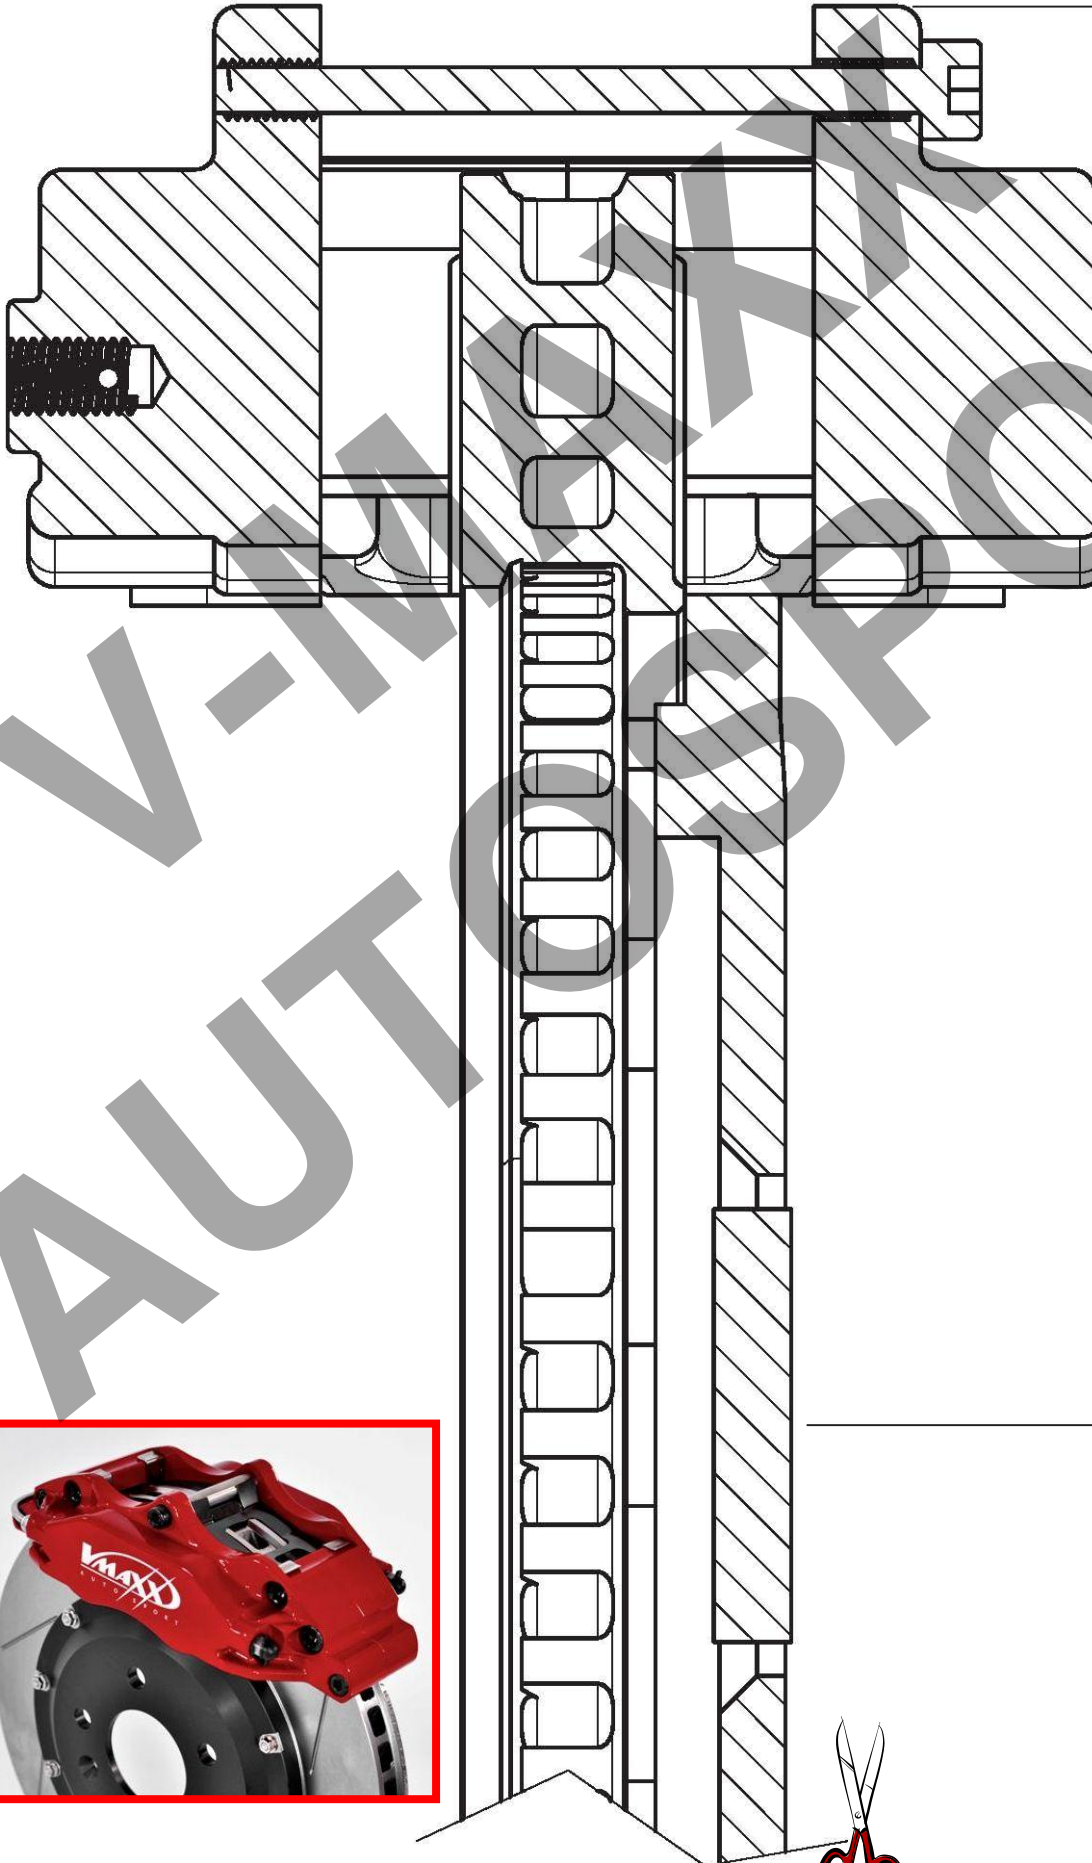

V-MAXX Autosport Wheel Fitment Chart for kit 20 CI330 07

276 MM

187

186 MM