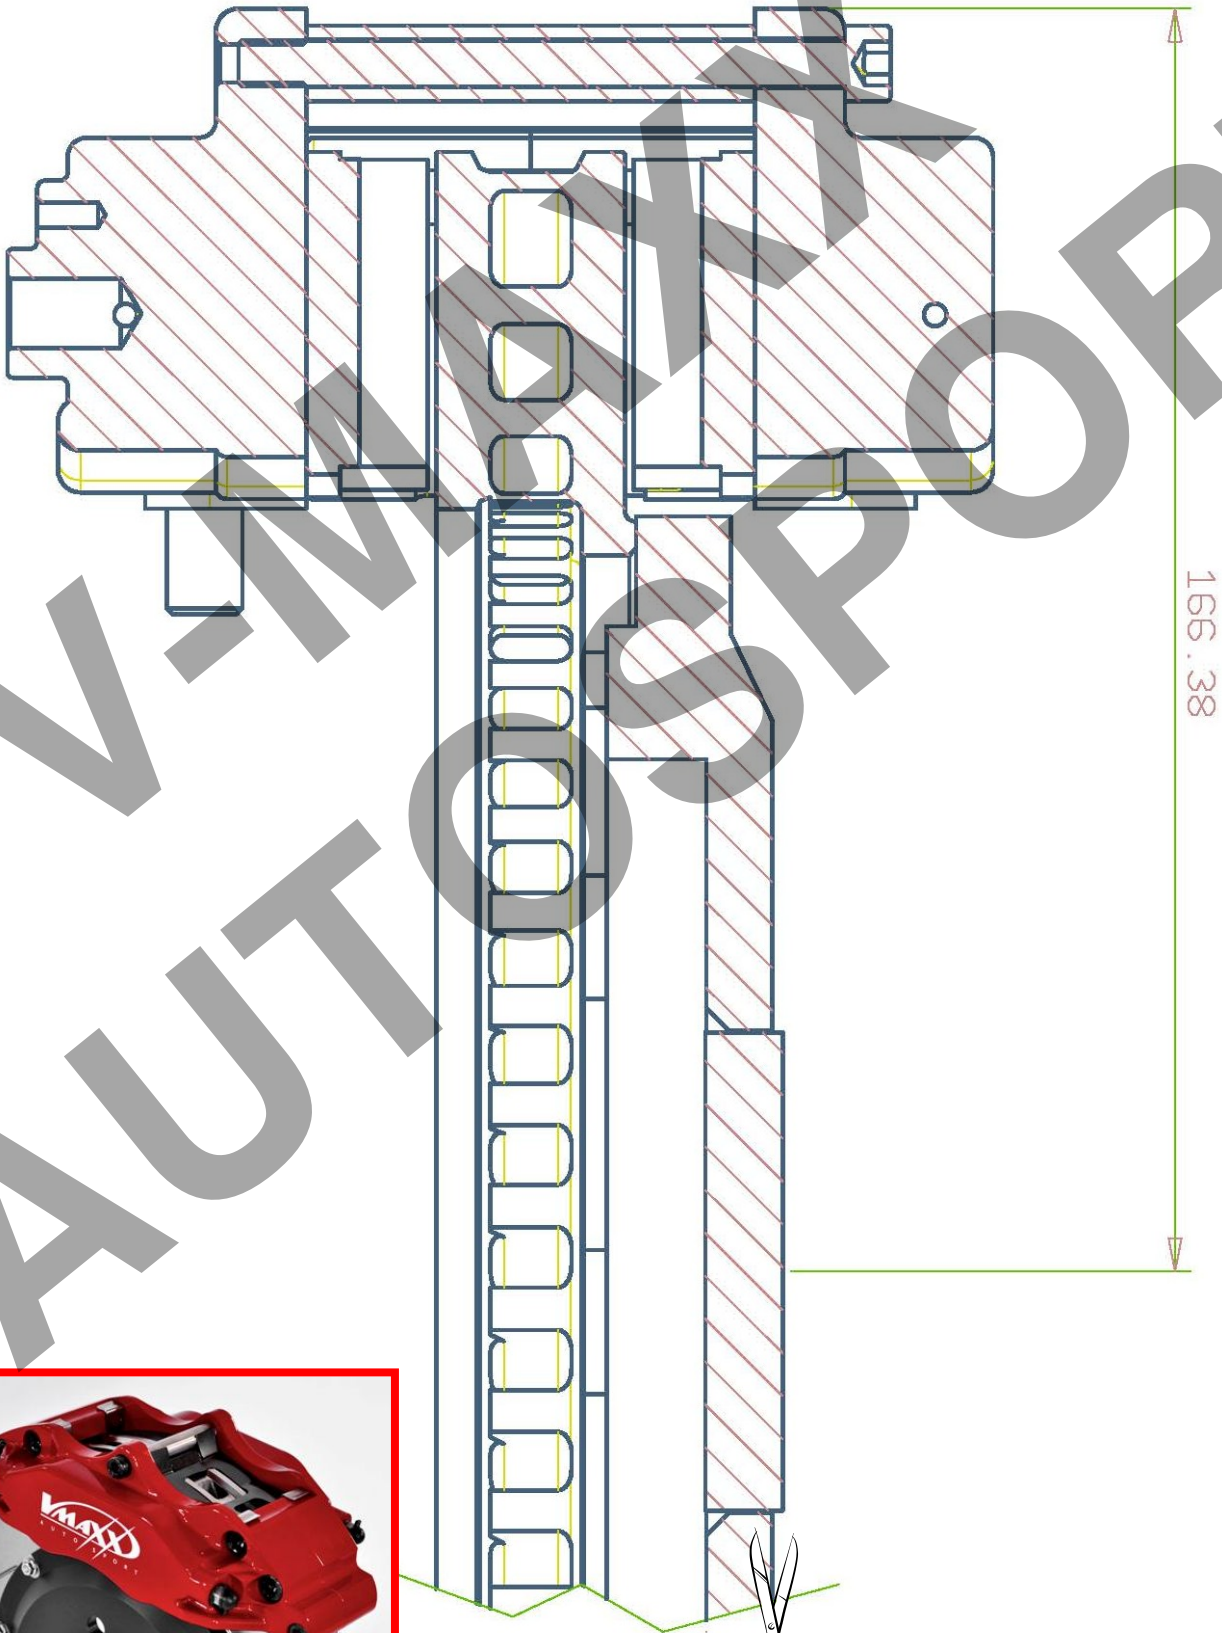

# V-MAXX Autosport Wheel Fitment Chart for kit 20 FO290 03

276 MM

186 MM