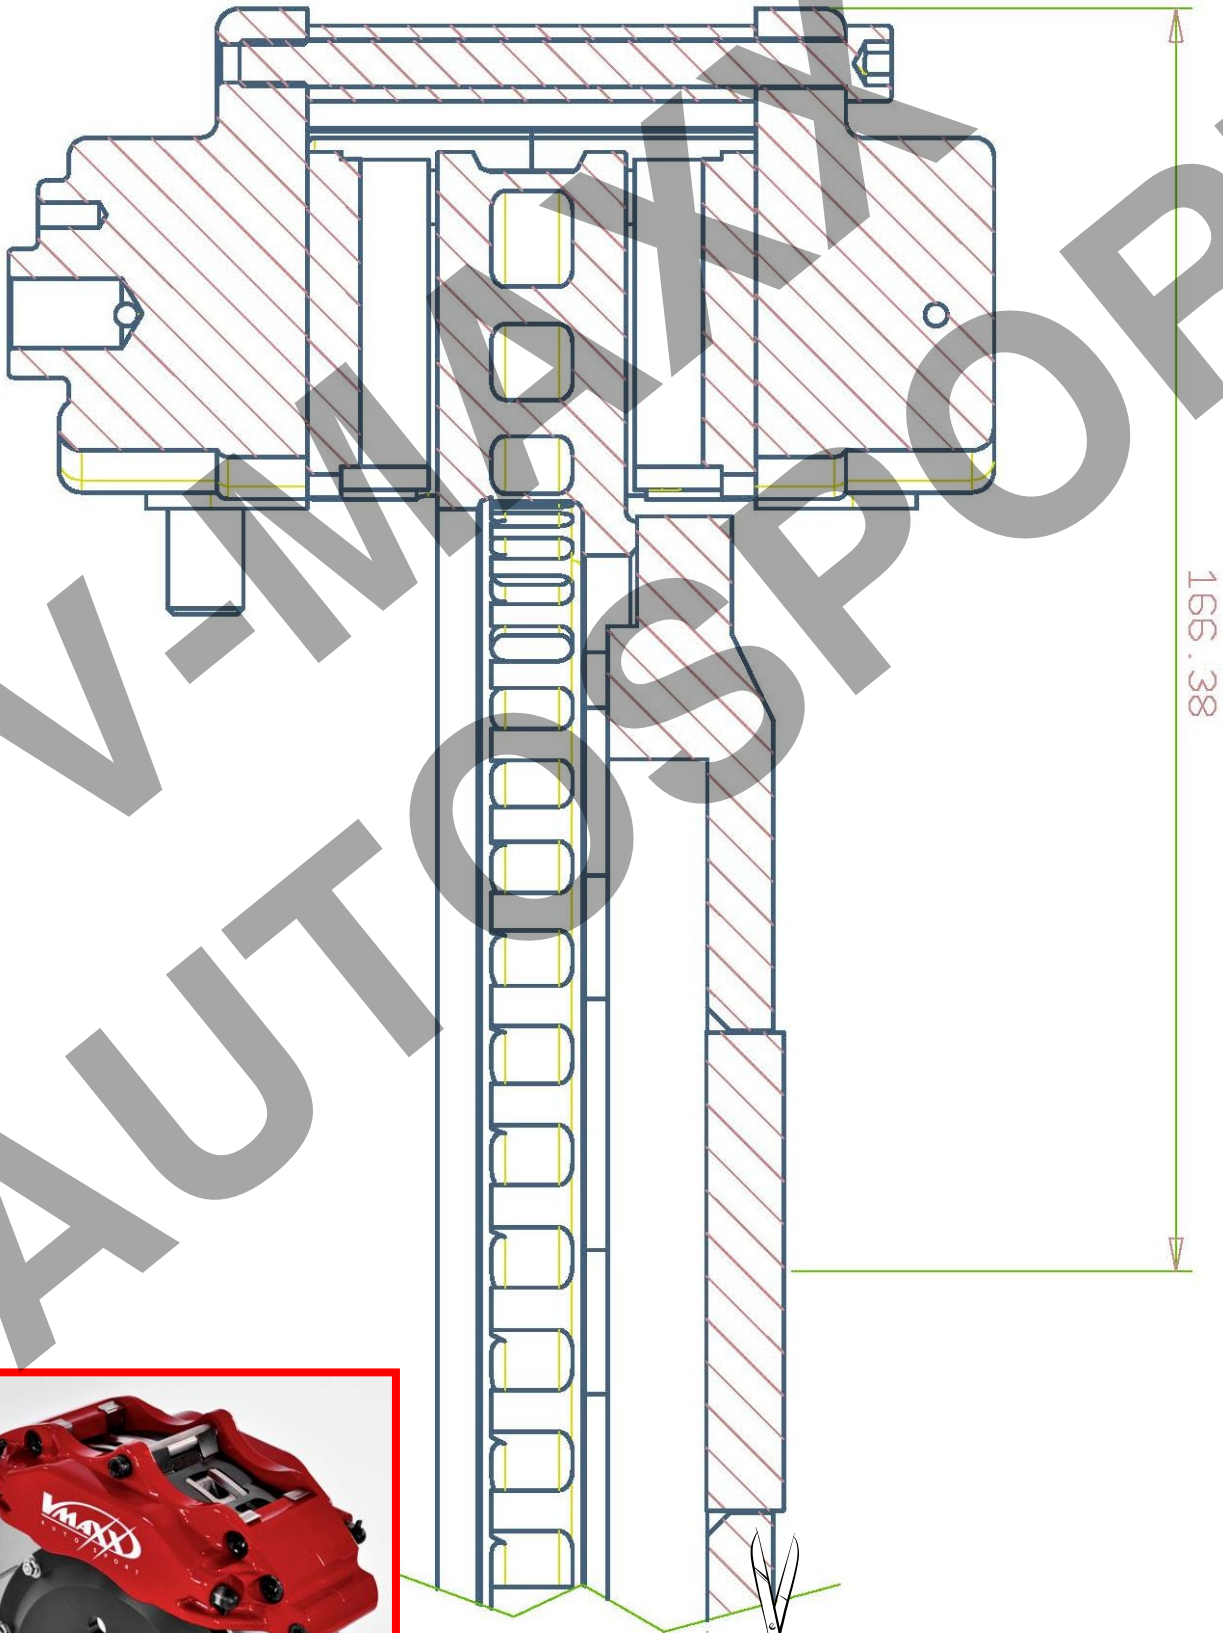

# V-MAXX Autosport Wheel Fitment Chart for kit 20 FO290 19

276 MM

186 MM