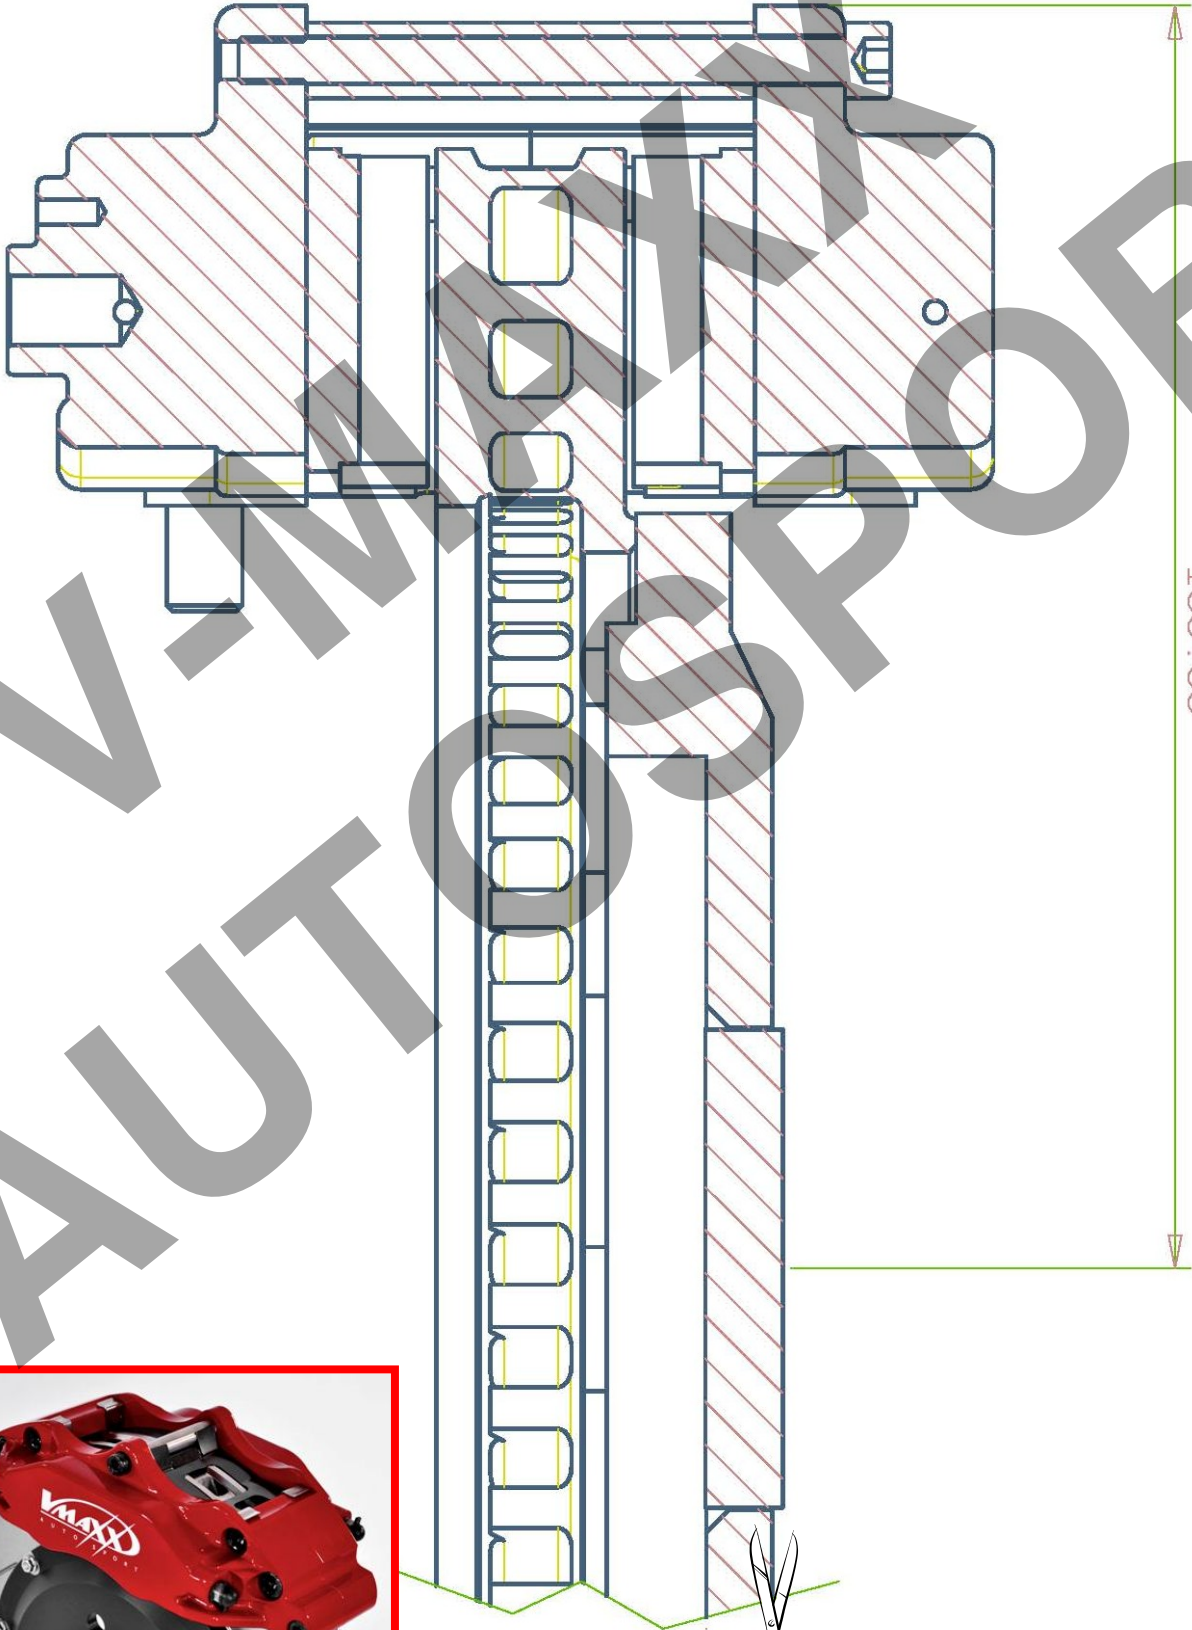

V-MAXX Autosport Wheel Fitment Chart for kit 20 FO290 04

276 MM

186 MM