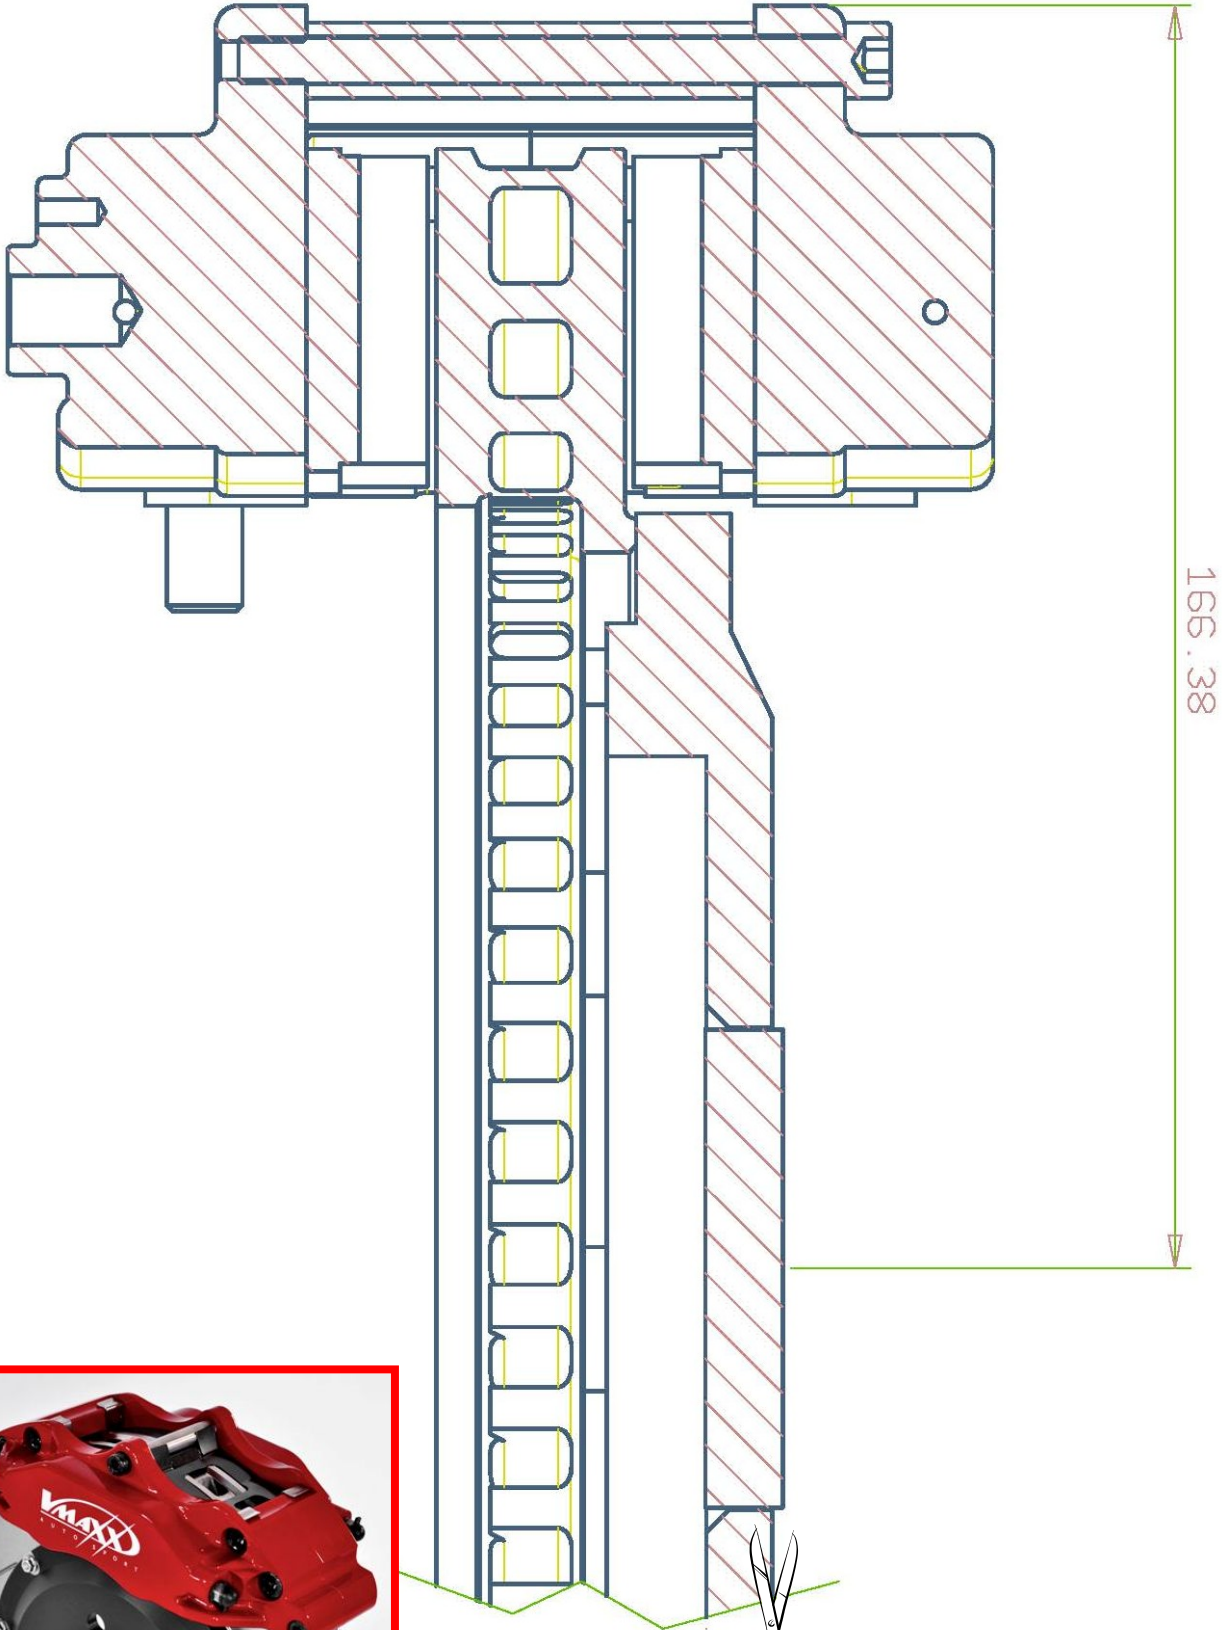

V-MAXX Autosport Wheel Fitment Chart for kit 20 FO290 20

276 MM

186 MM