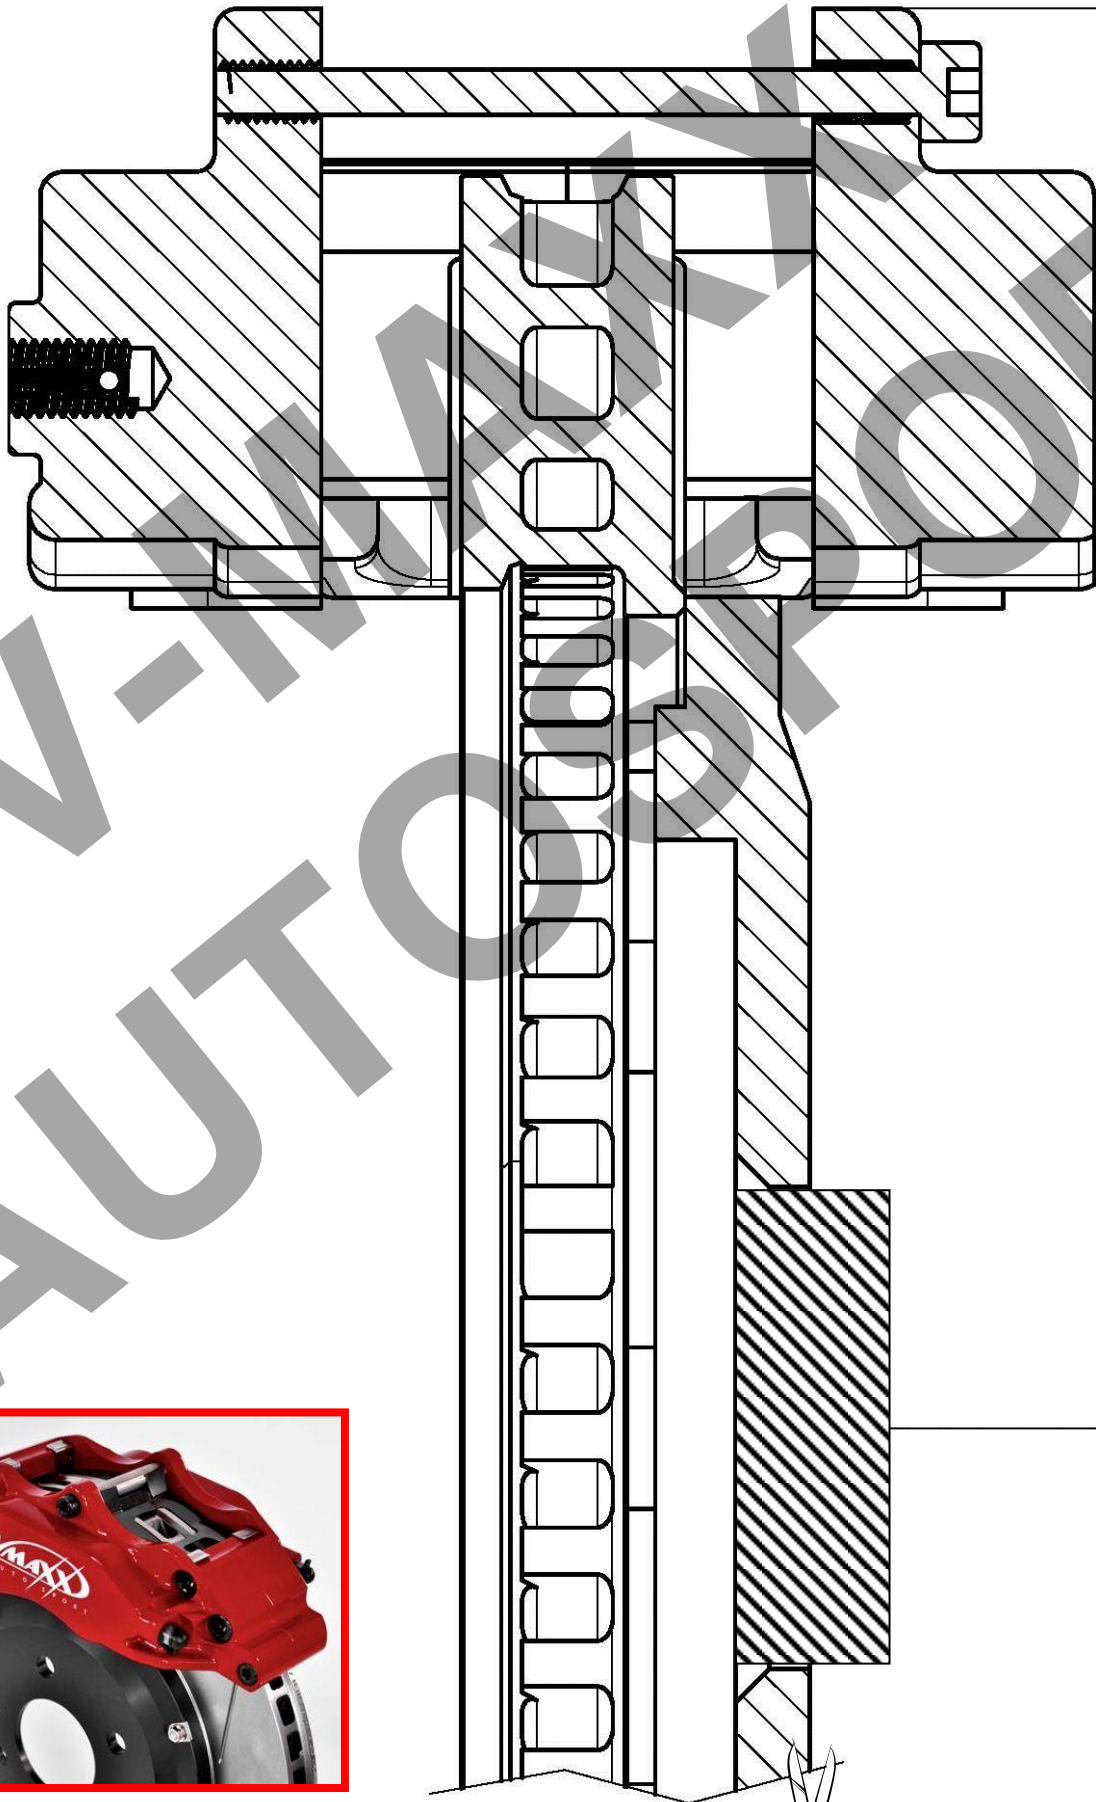

# V-MAXX Autosport Wheel Fitment Chart for kit 20 FO330 19

276 MM

187

186 MM