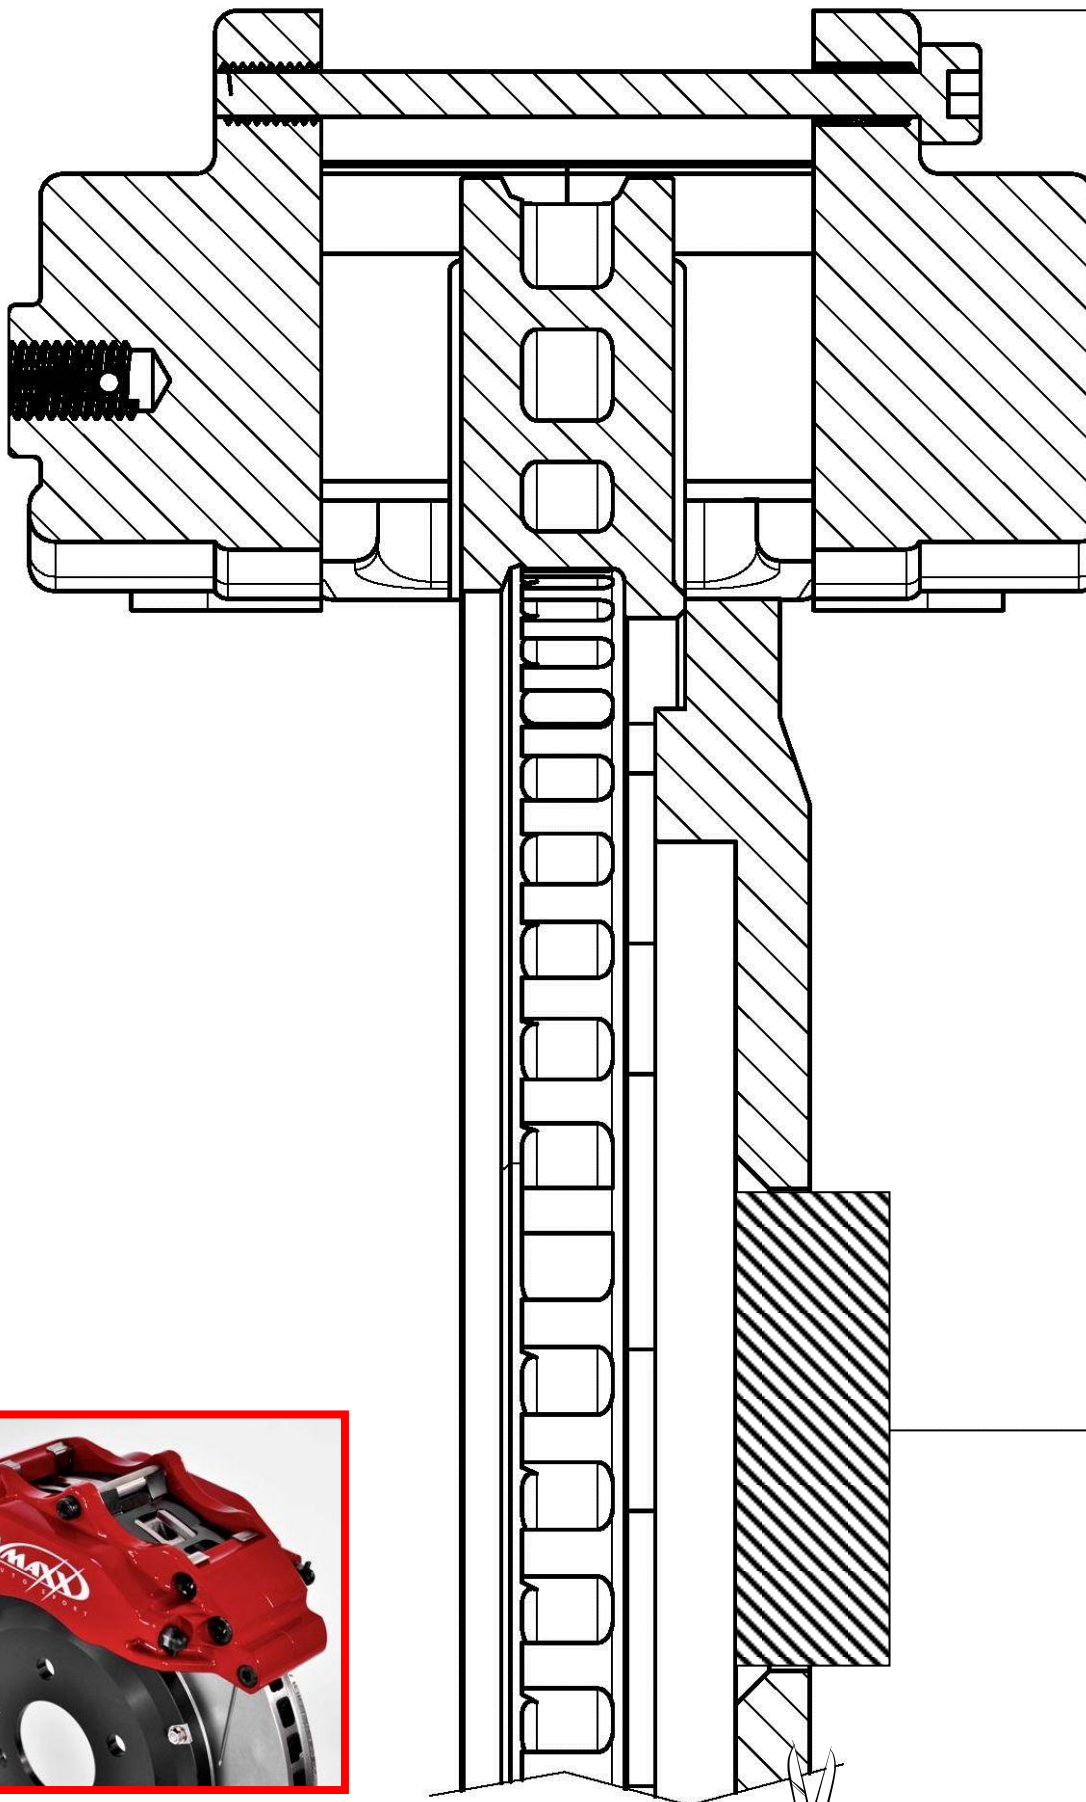

V-MAXX Autosport Wheel Fitment Chart for kit 20 FO330 21

276 MM

187

186 MM