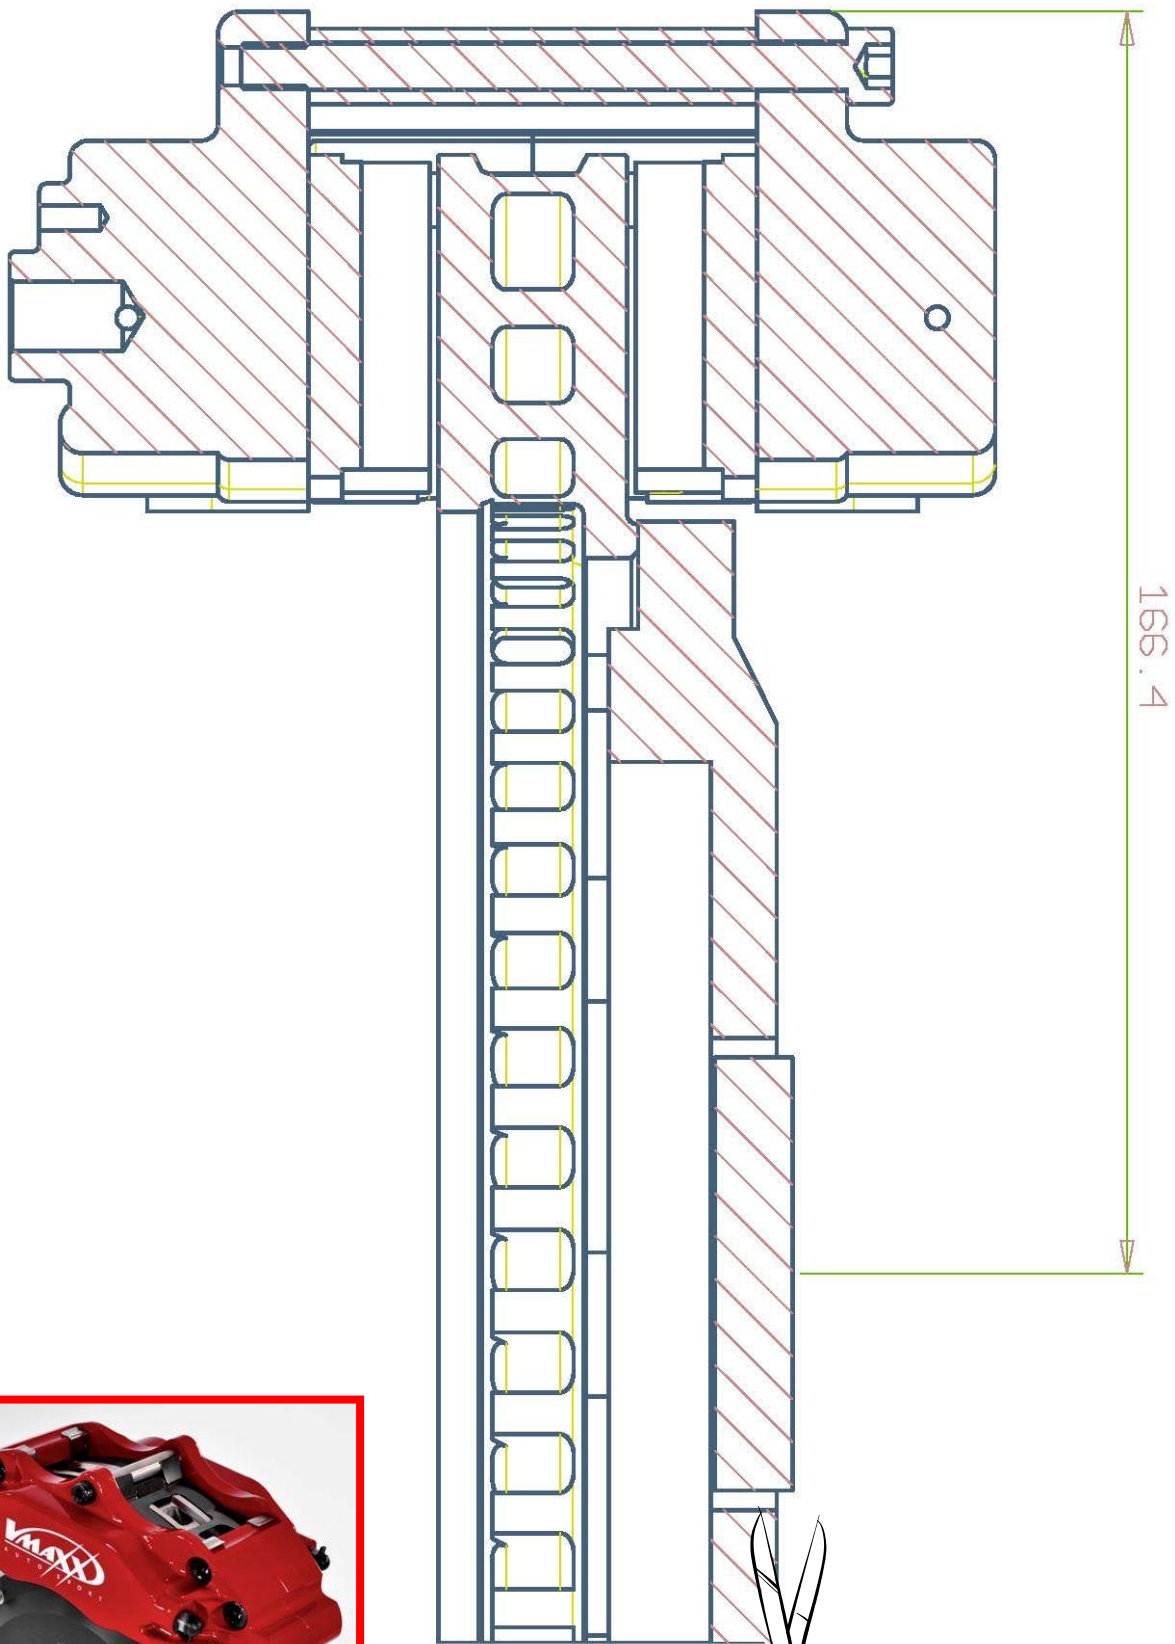

# V-MAXX Autosport Wheel Fitment Chart for kit 20 HY290 07

200 MM

185 MM