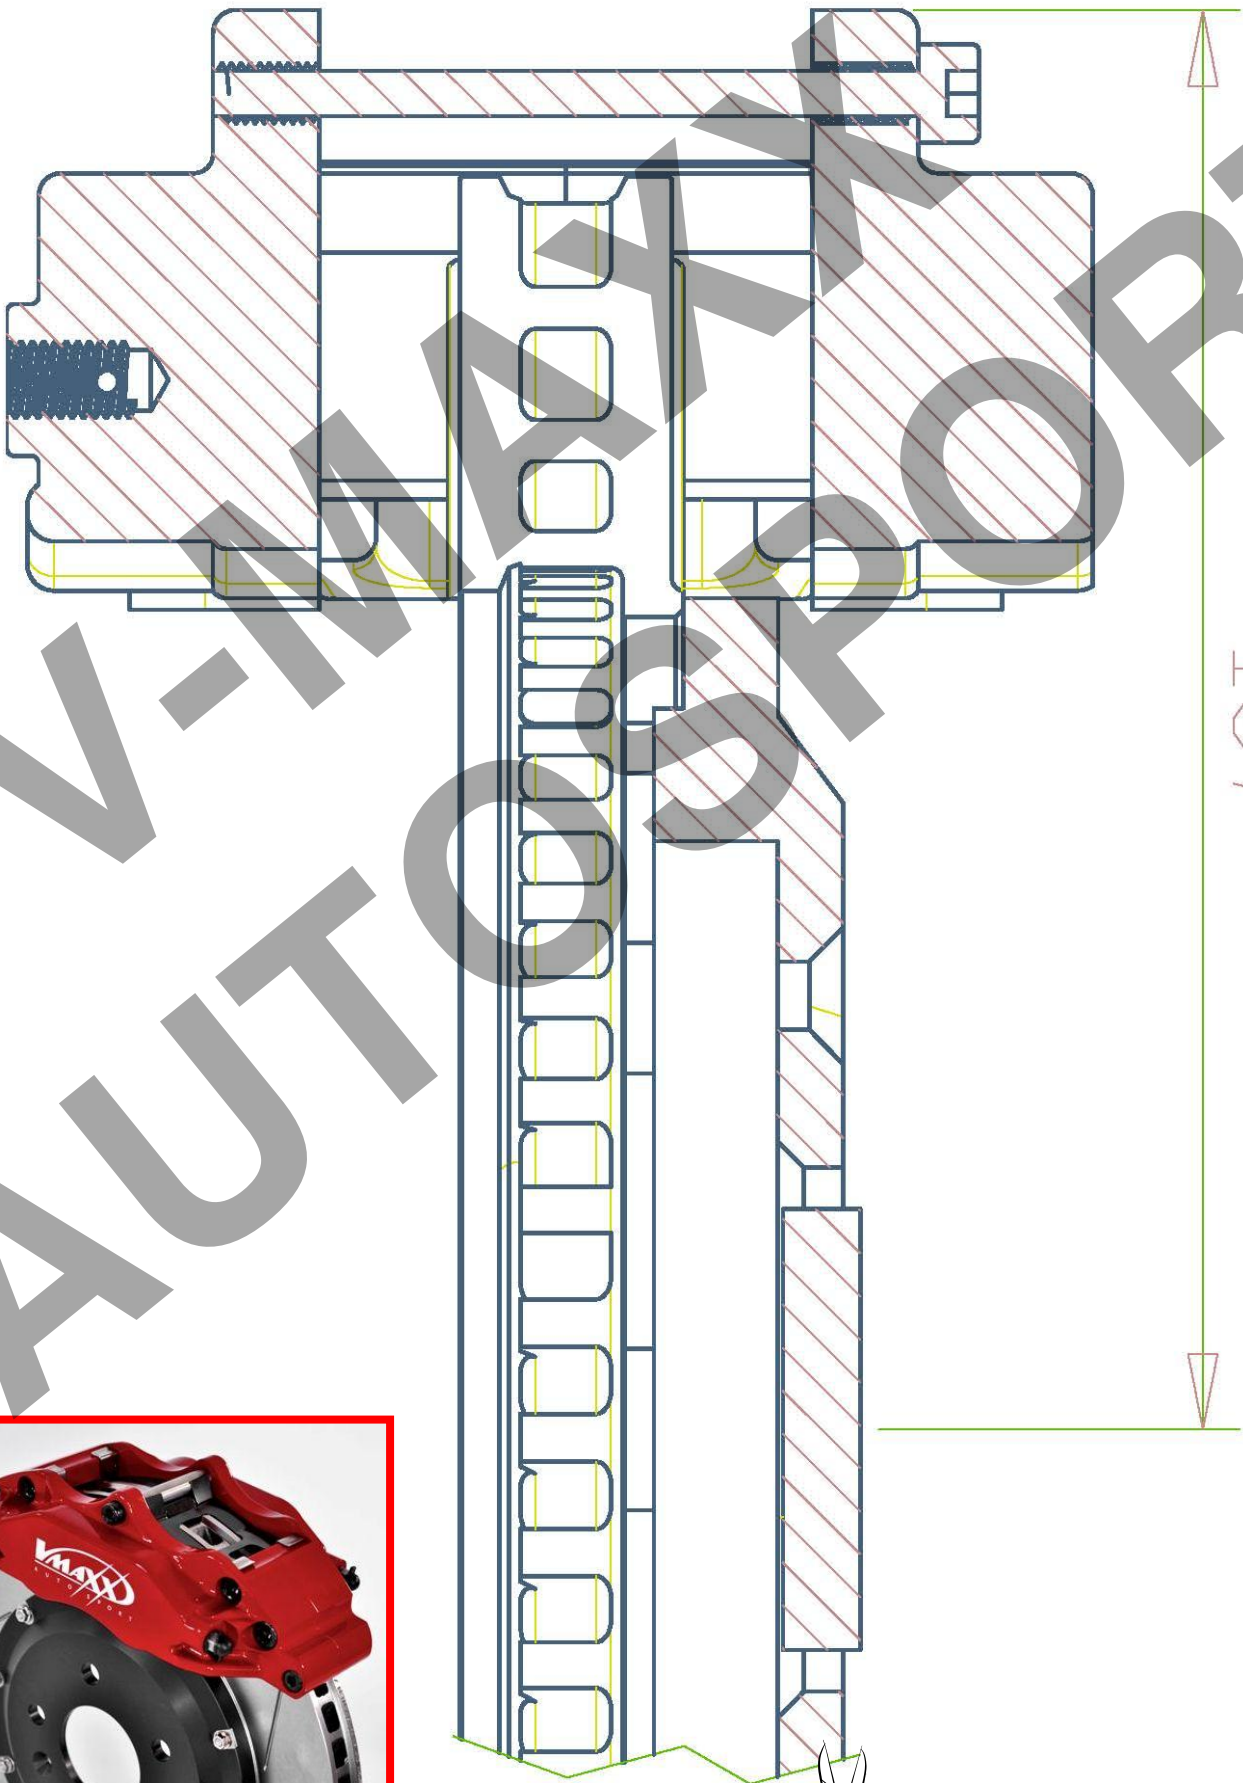

# V-MAXX Autosport Wheel Fitment Chart for kit 20 HY330 01

276 MM

187

186 MM