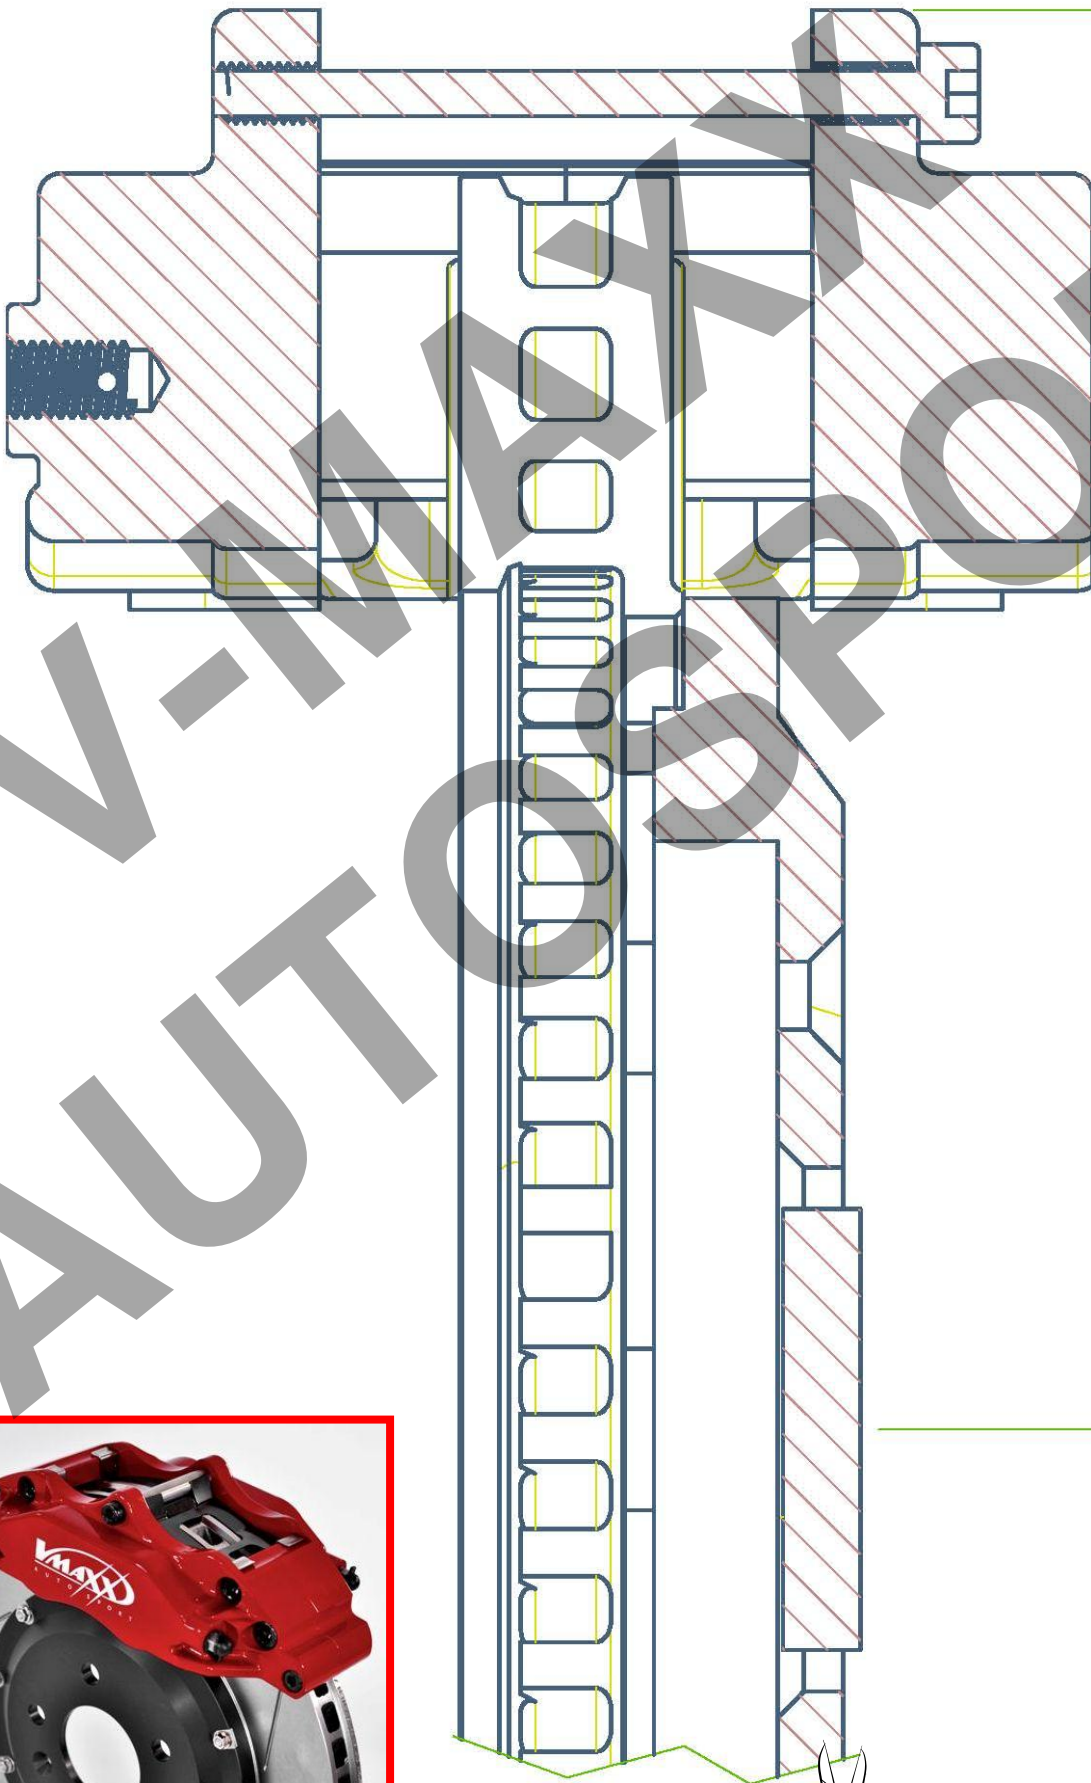

V-MAXX Autosport Wheel Fitment Chart for kit 20 HY330 02

276 MM

187

186 MM