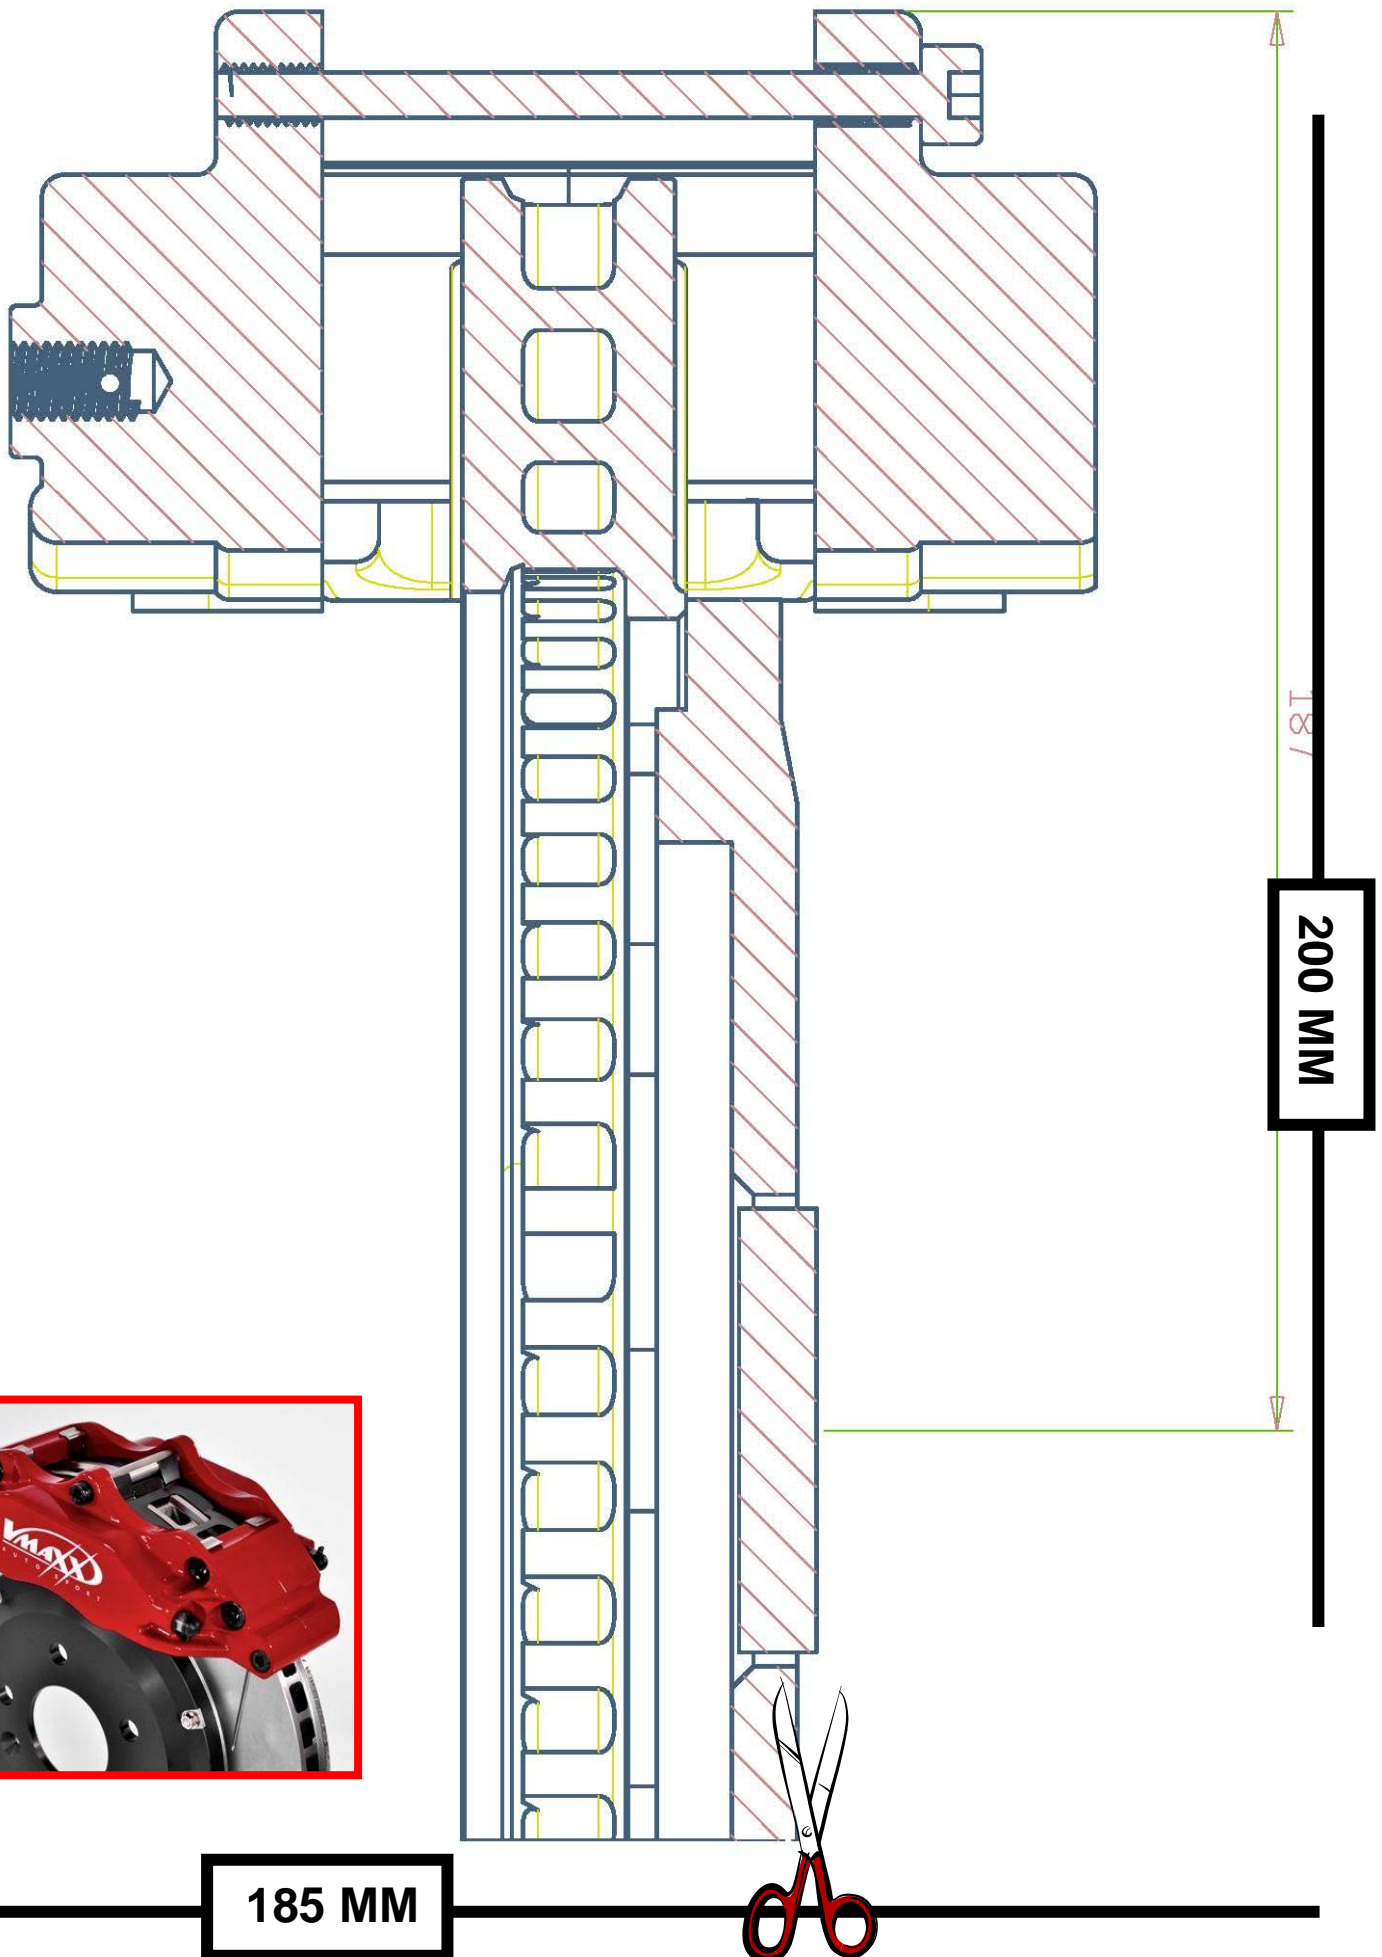

# V-MAXX Autosport Wheel Fitment Chart for kit 20 HY330 05

185 MM

200 MM