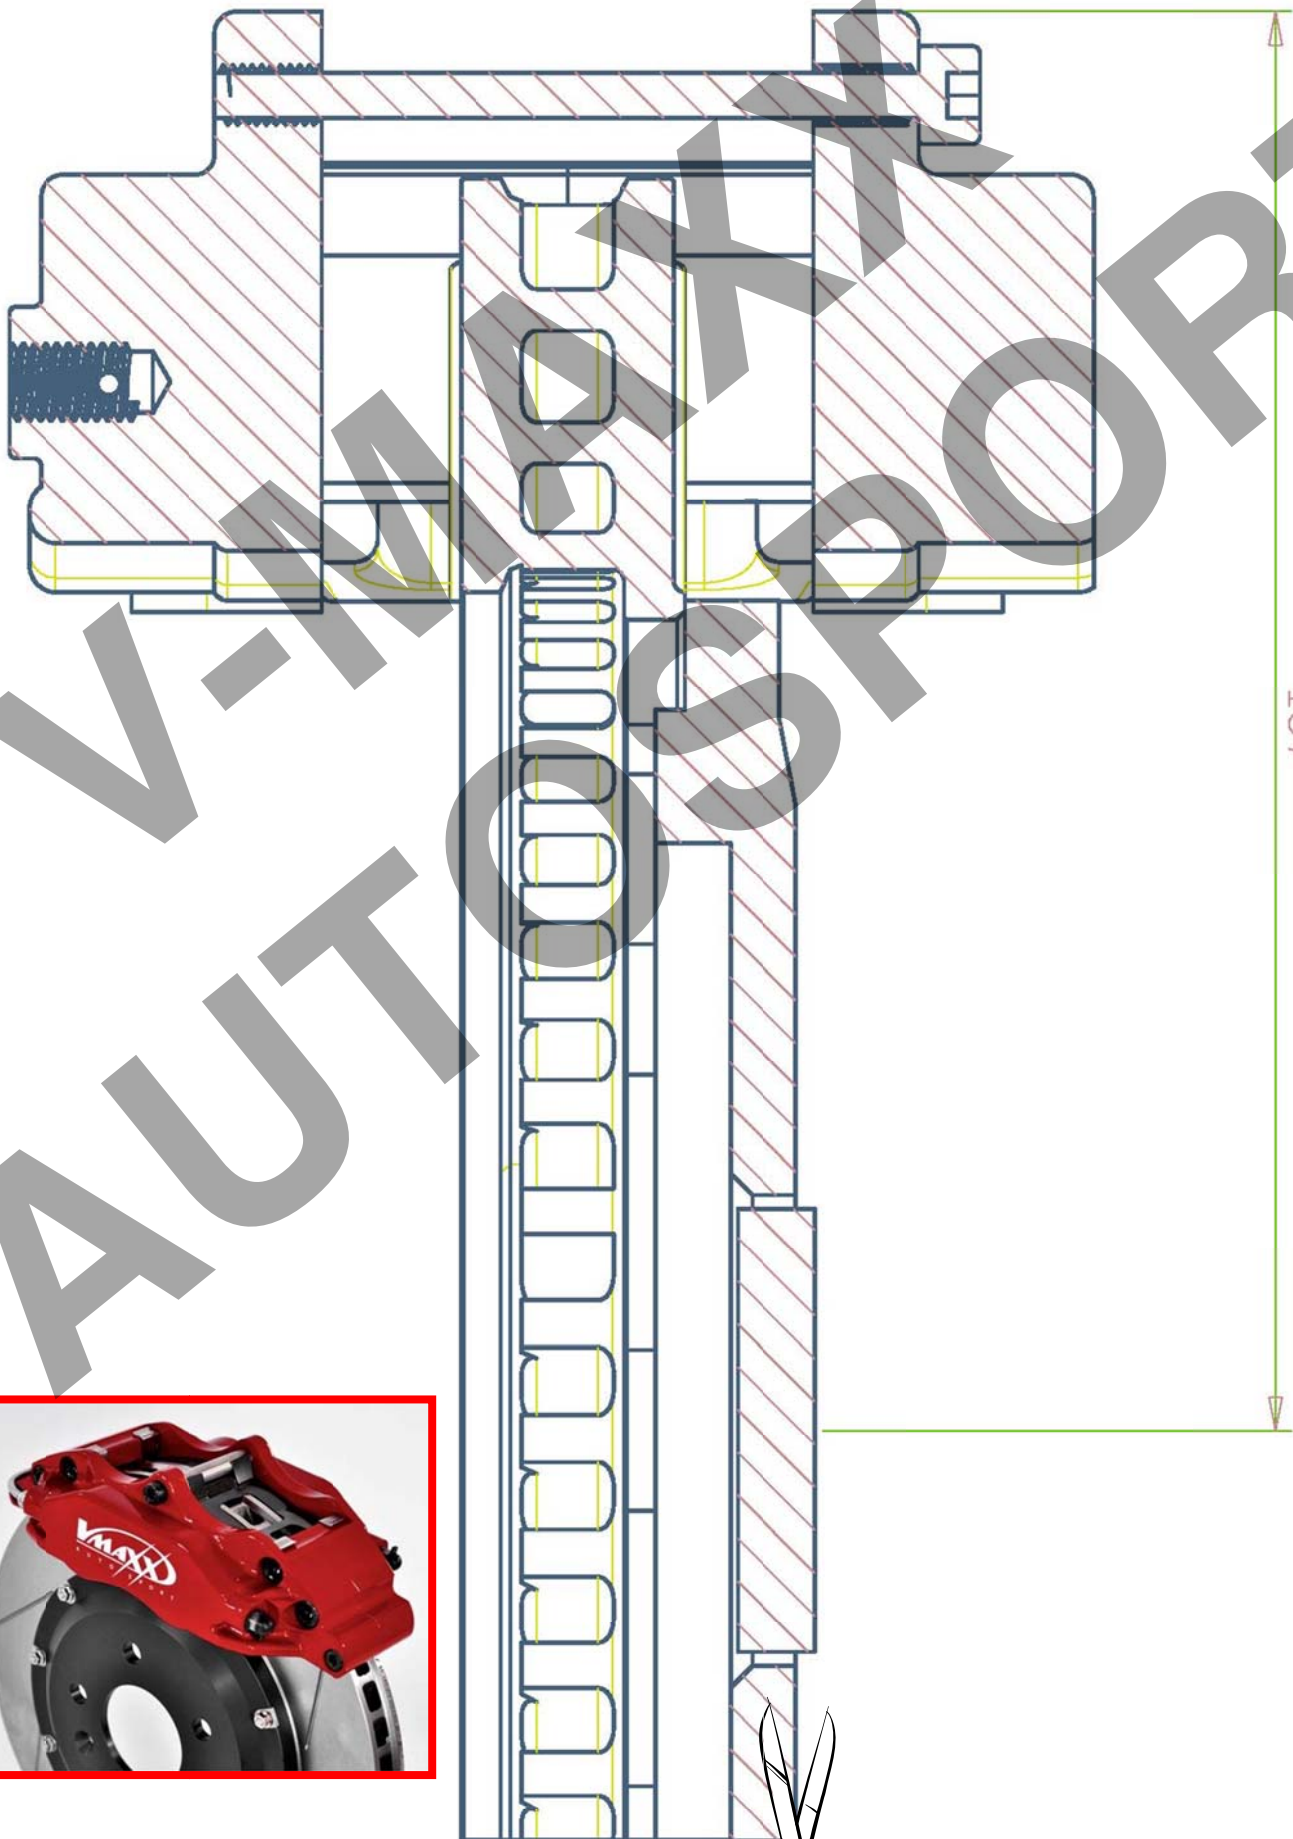

V-MAXX Autosport Wheel Fitment Chart for kit 20 KI330 03

187

200 MM

185 MM