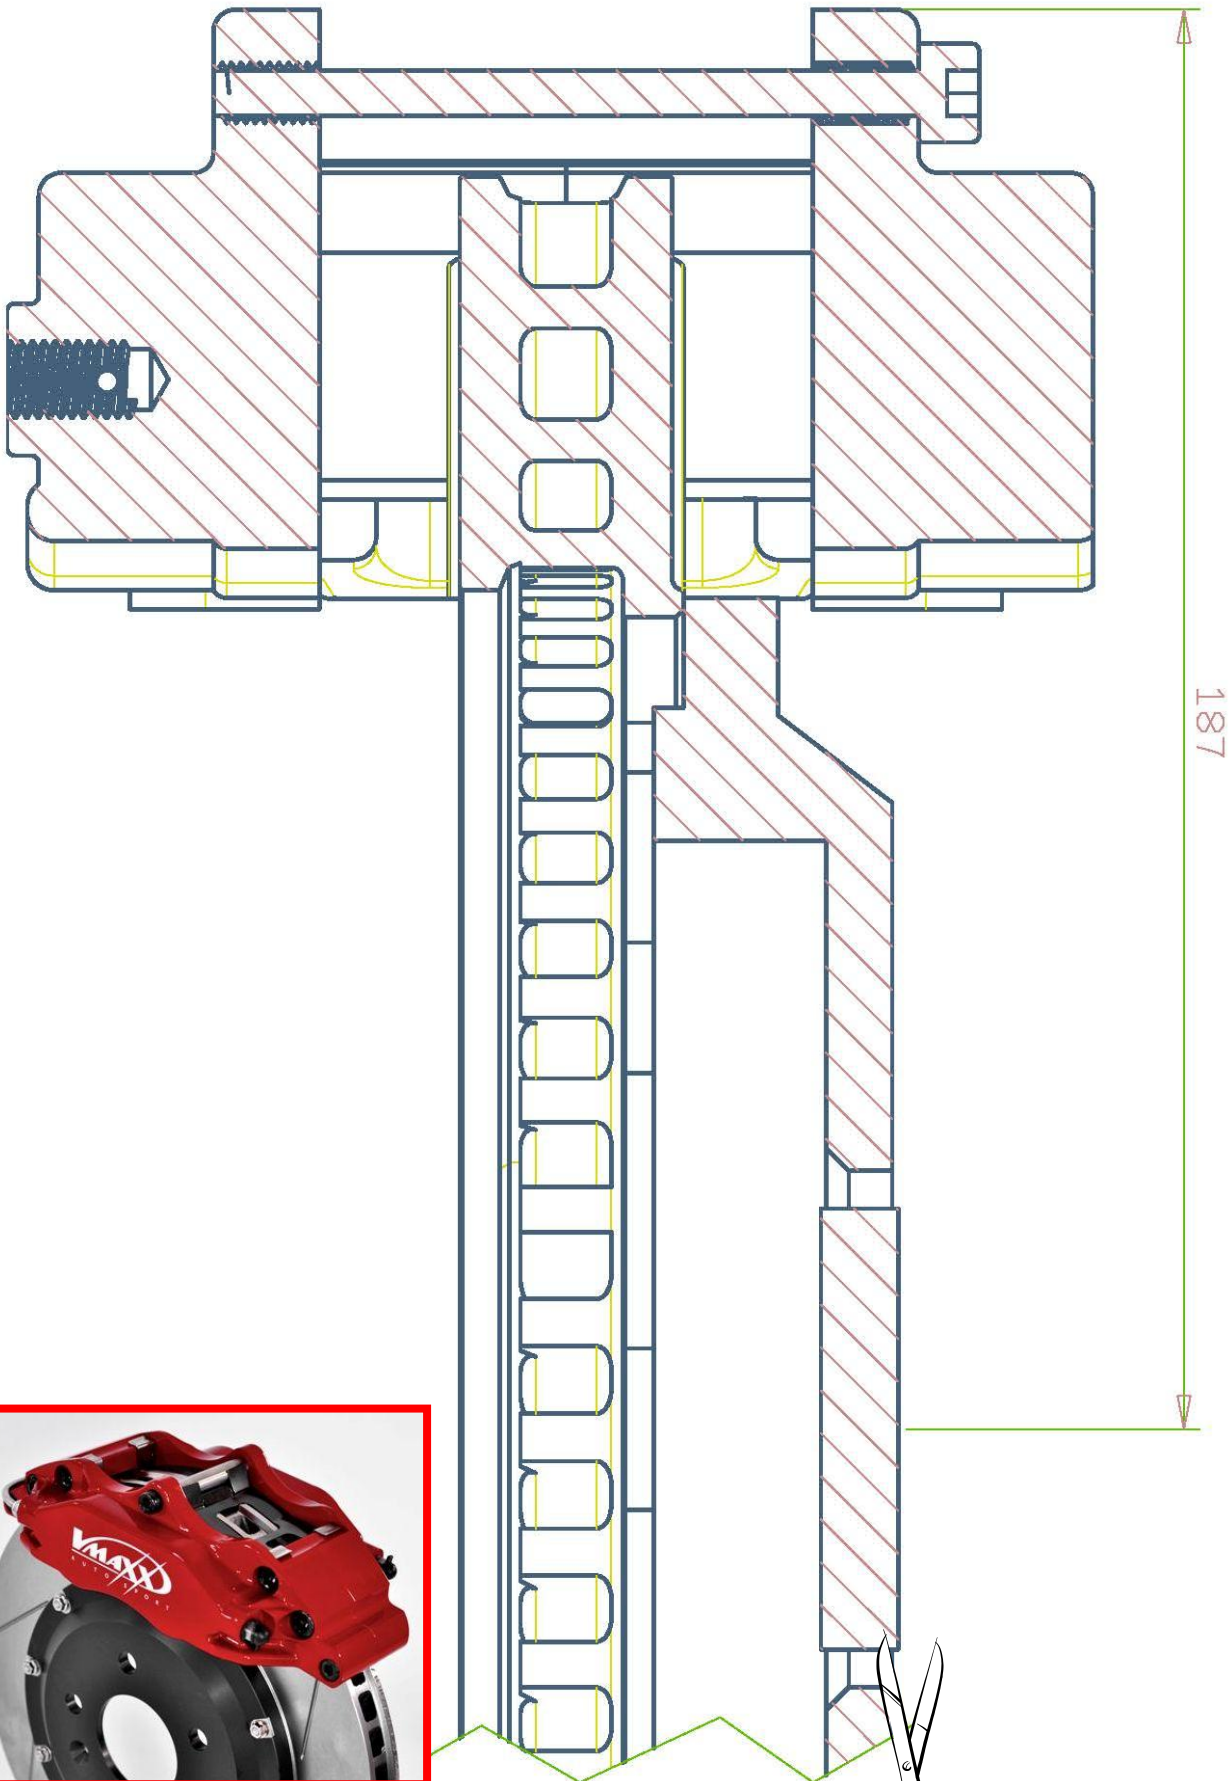

V-MAXX Autosport Wheel Fitment Chart for kit 20 MA330 08

276 MM

187

186 MM