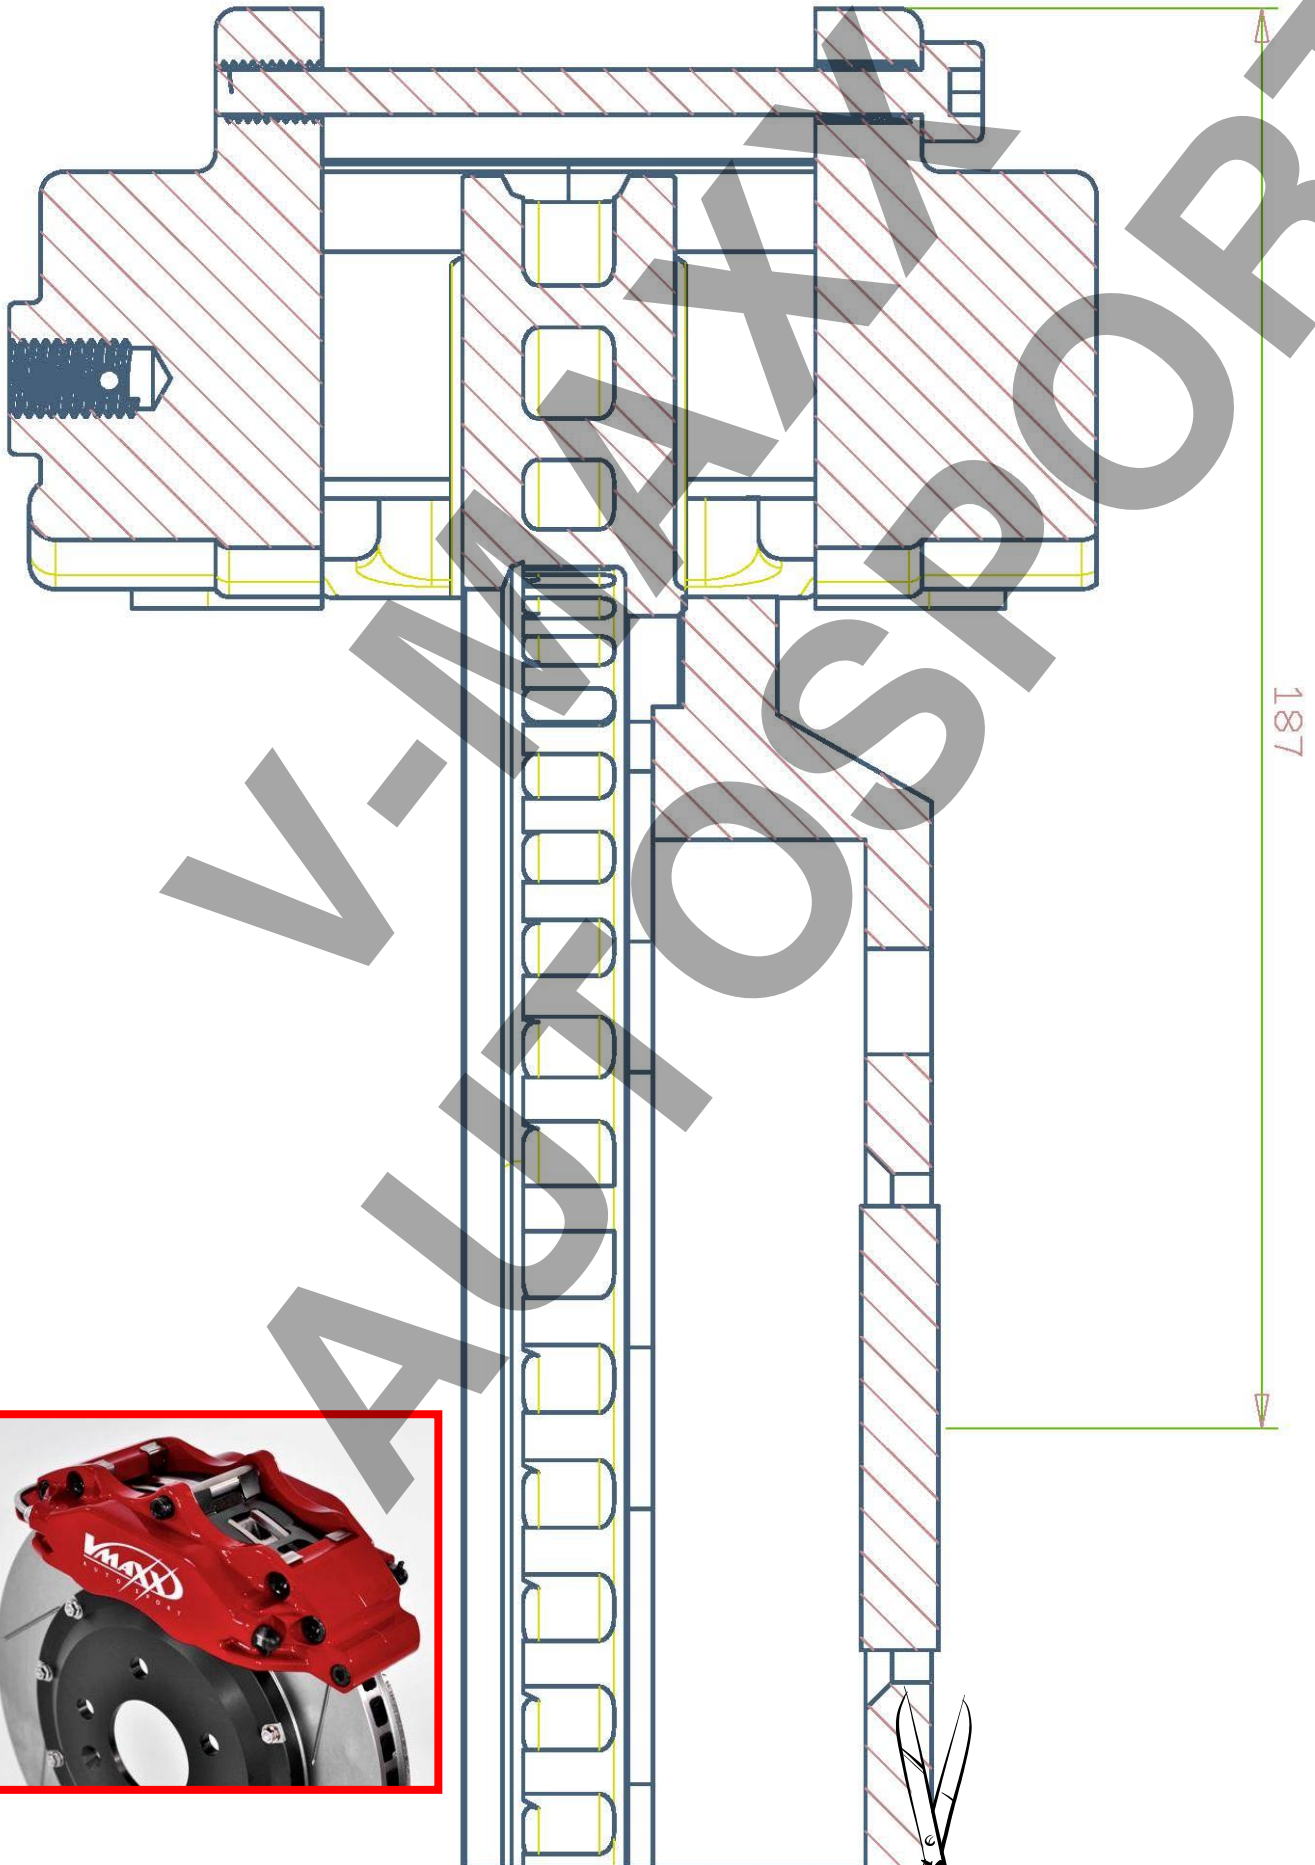

V-MAXX Autosport Wheel Fitment Chart for kit 20 MB330 04

200 MM

185 MM