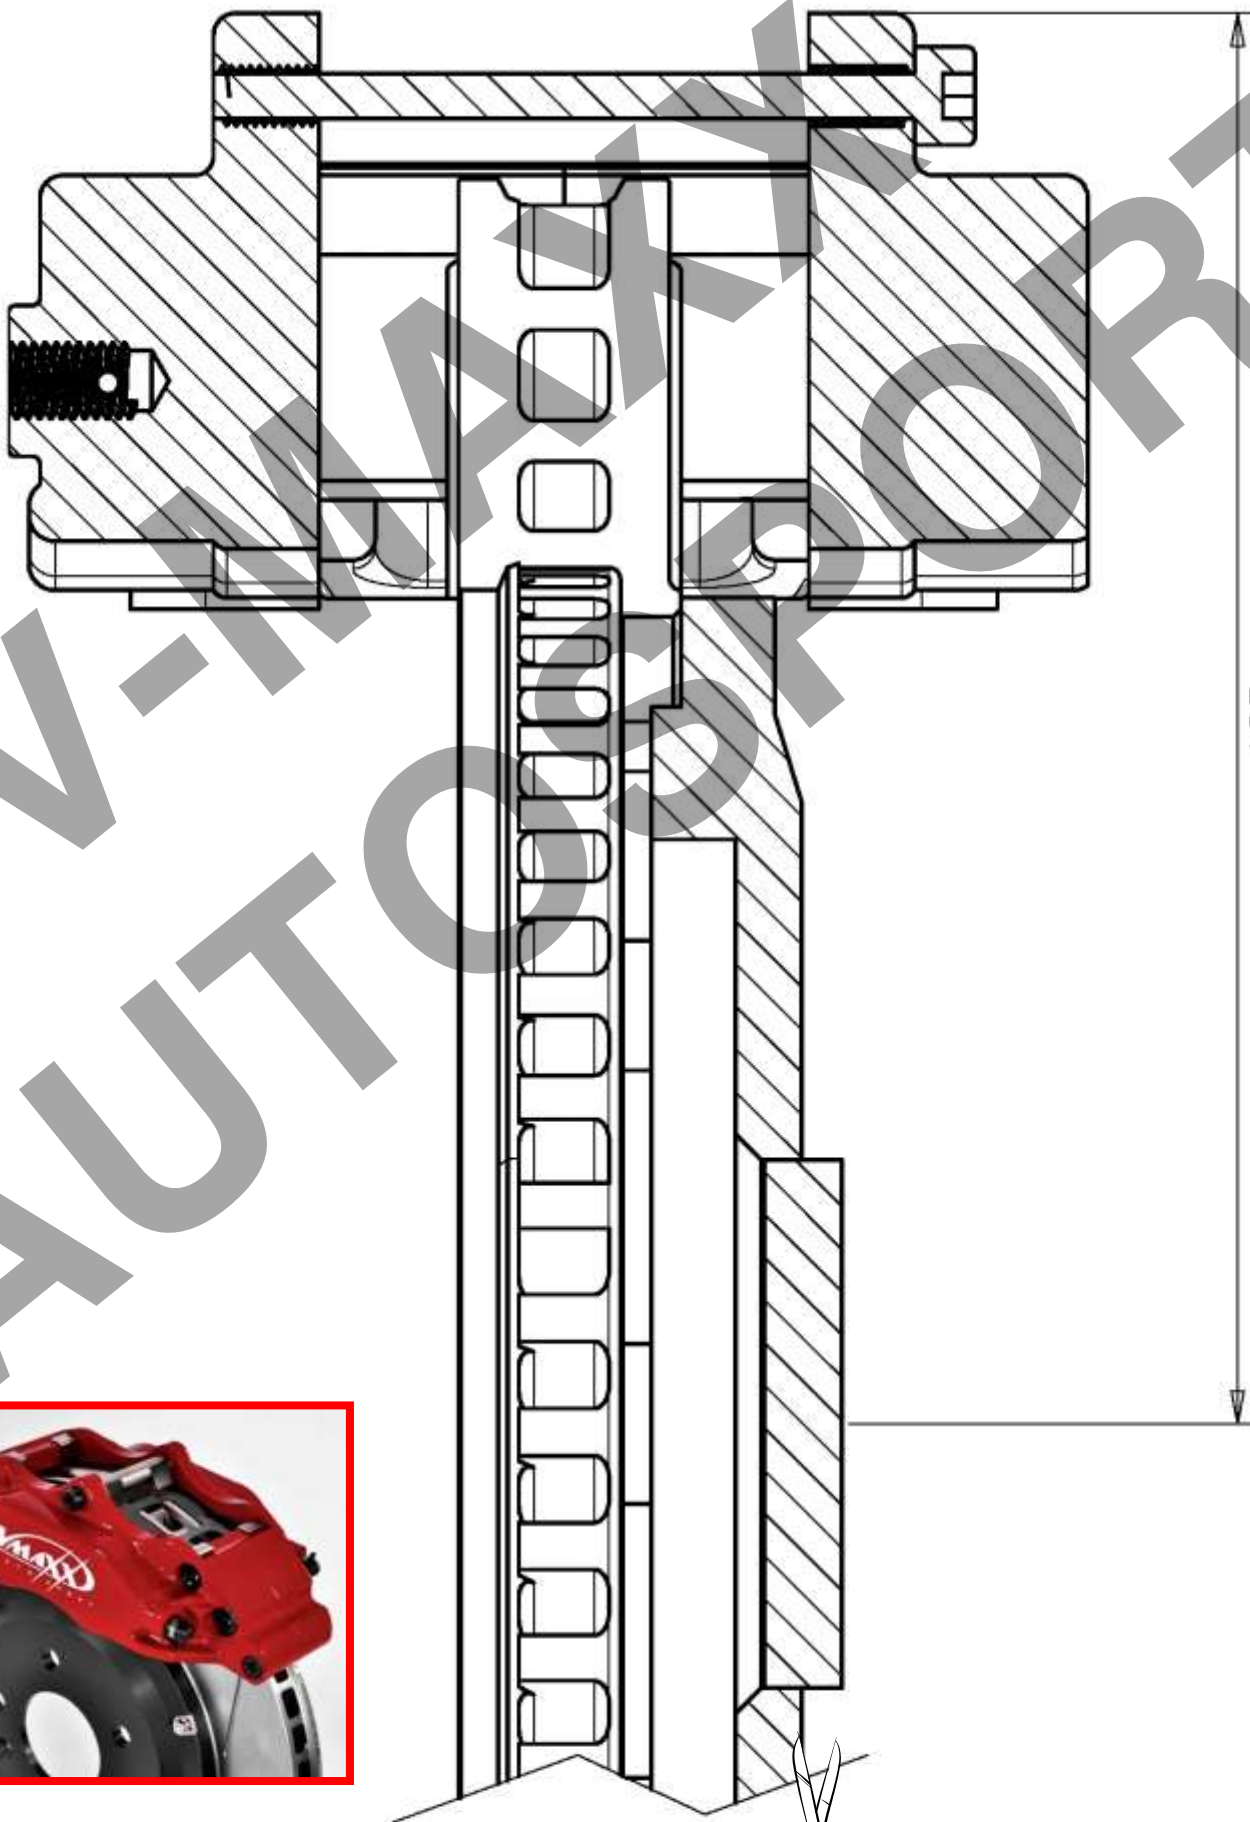

V-MAXX Autosport Wheel Fitment Chart for kit 20 OP330 01

276 MM

187

186 MM