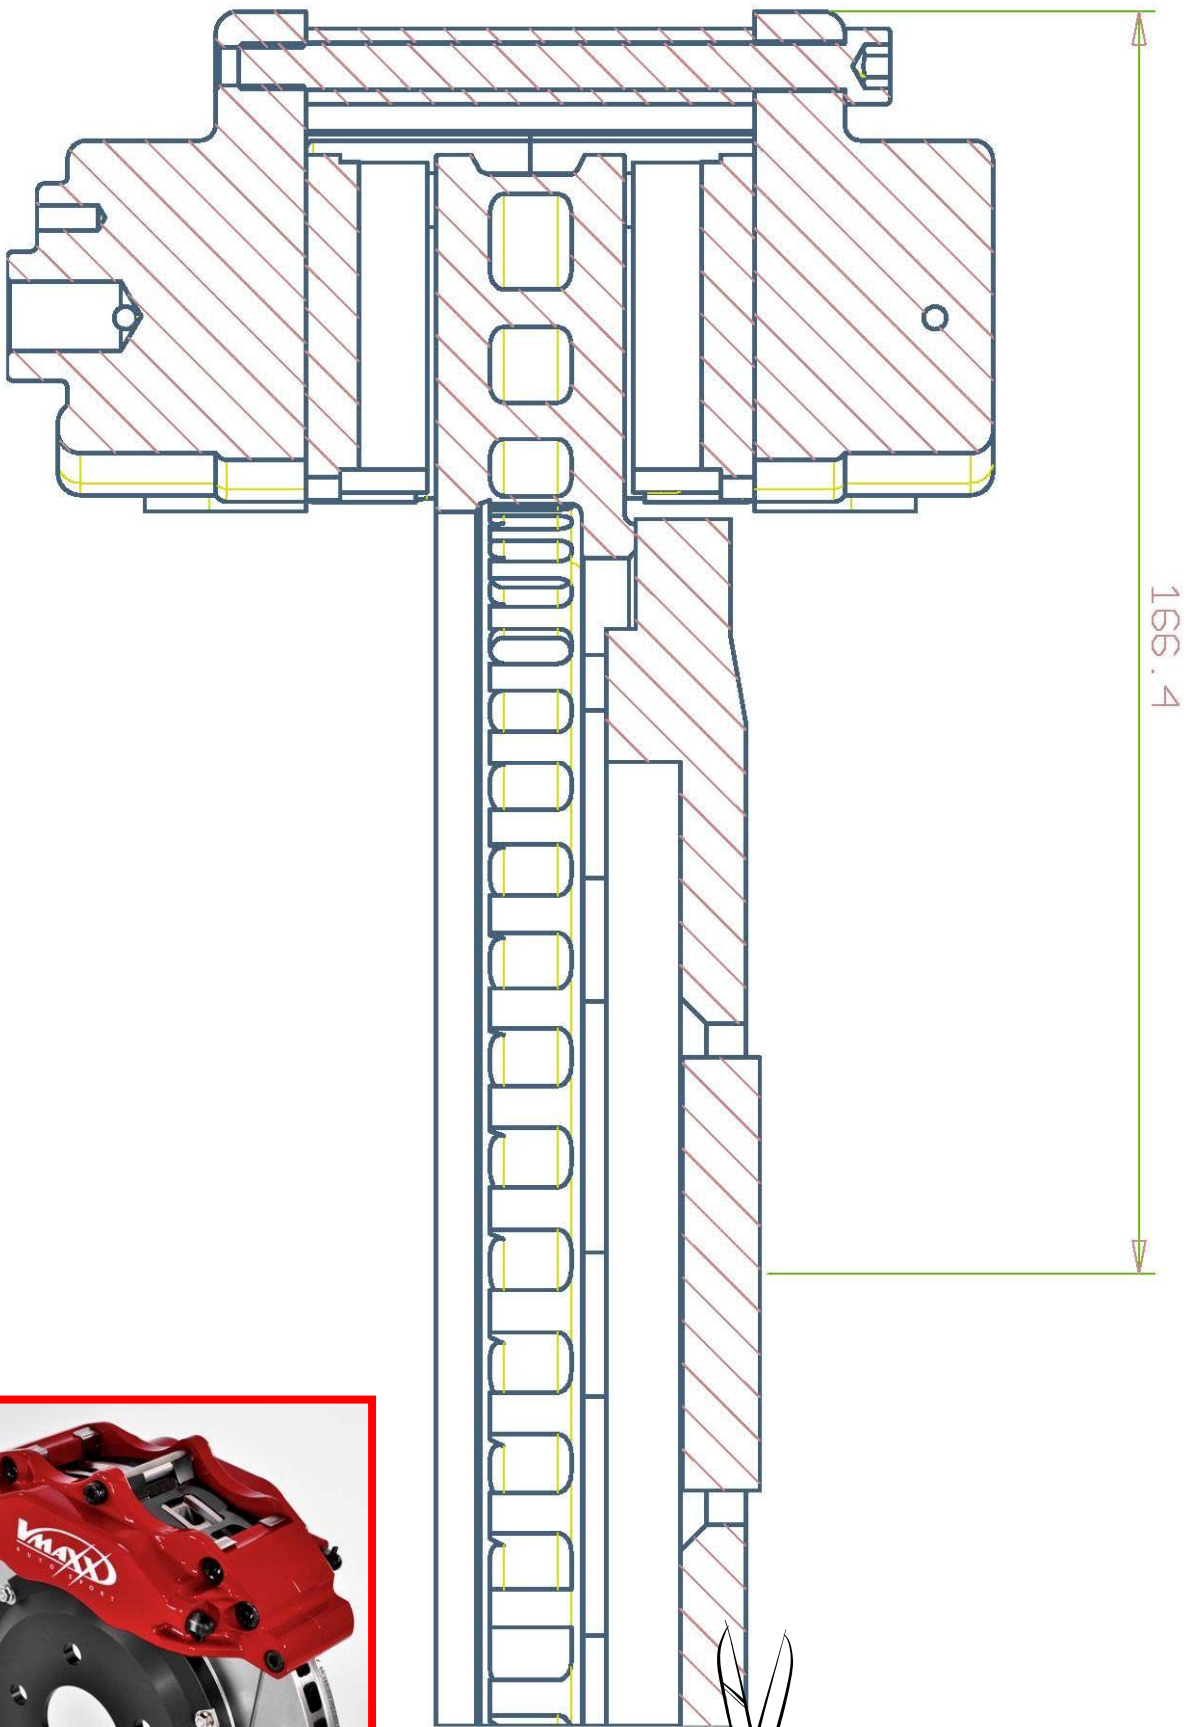

V-MAXX Autosport Wheel Fitment Chart for kit 20 PE290 03

166.4

200 MM

185 MM