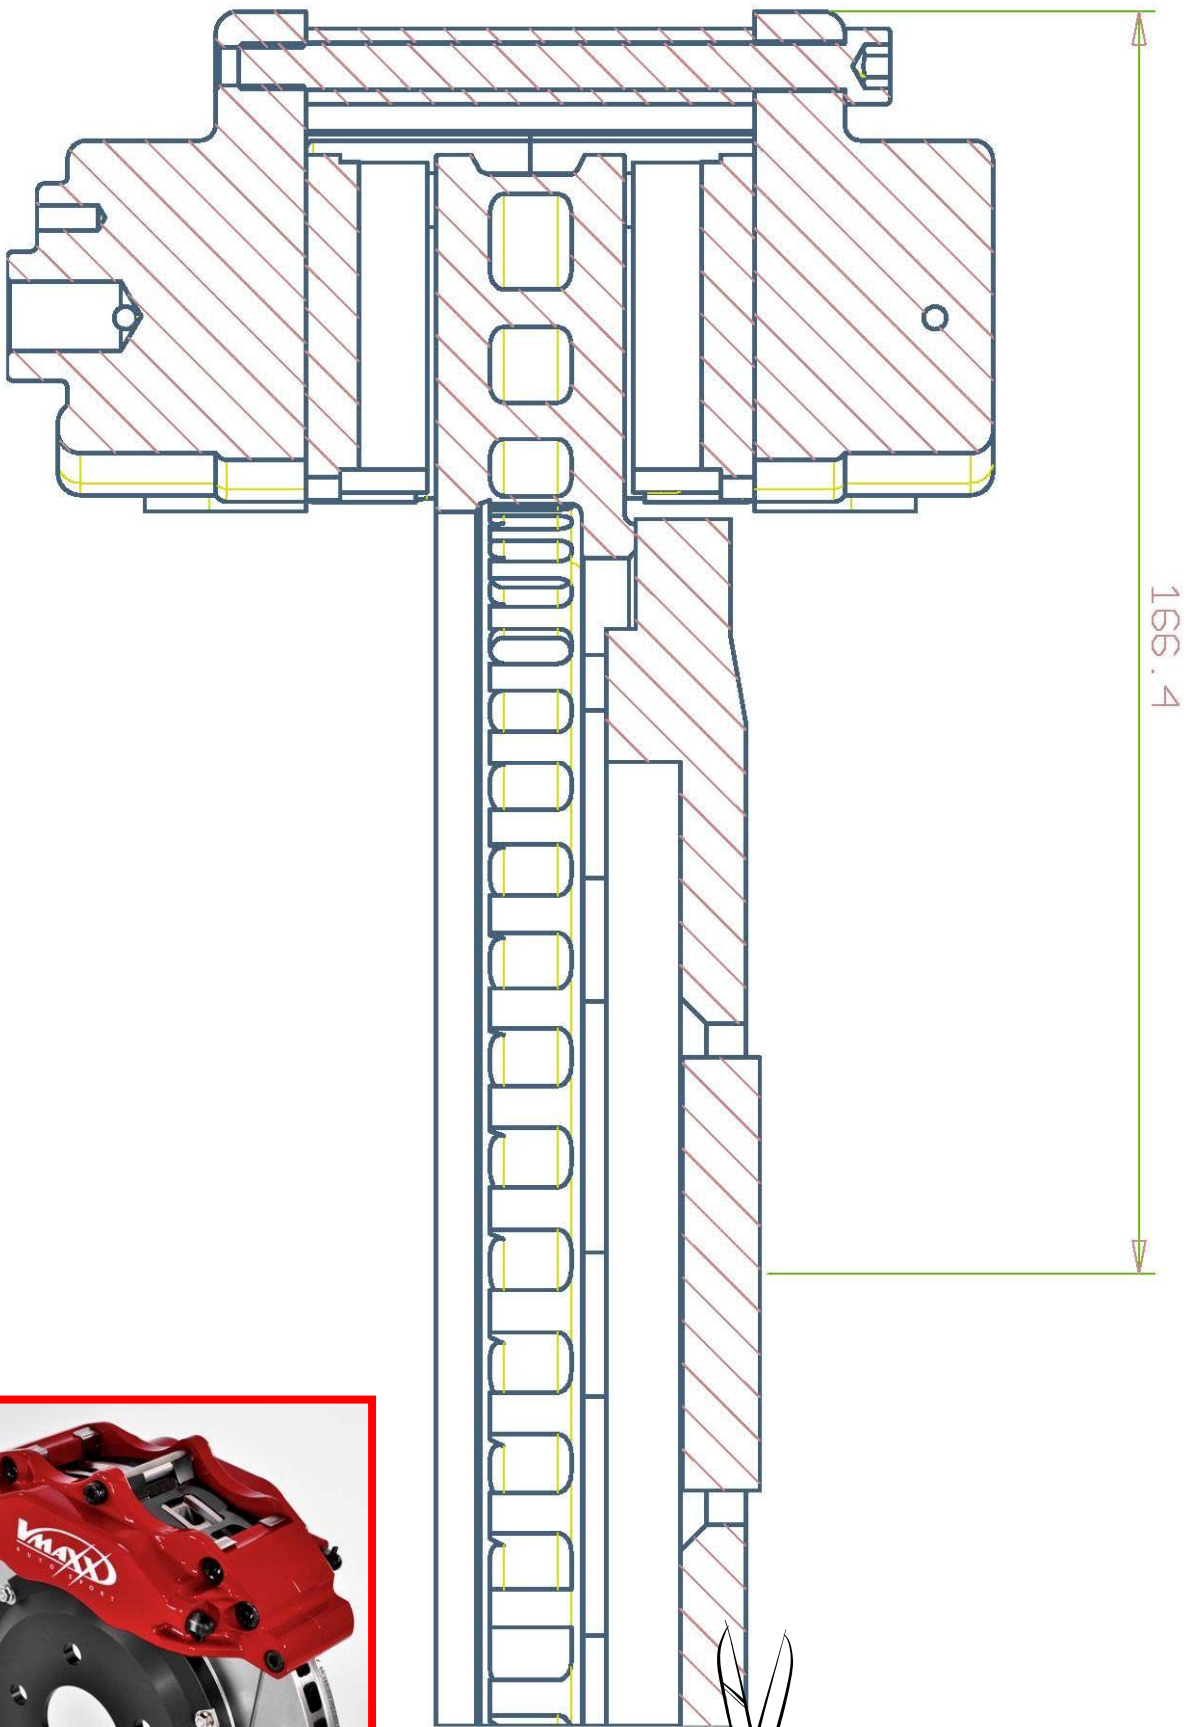

# V-MAXX Autosport Wheel Fitment Chart for kit 20 PE290 05

200 MM

185 MM