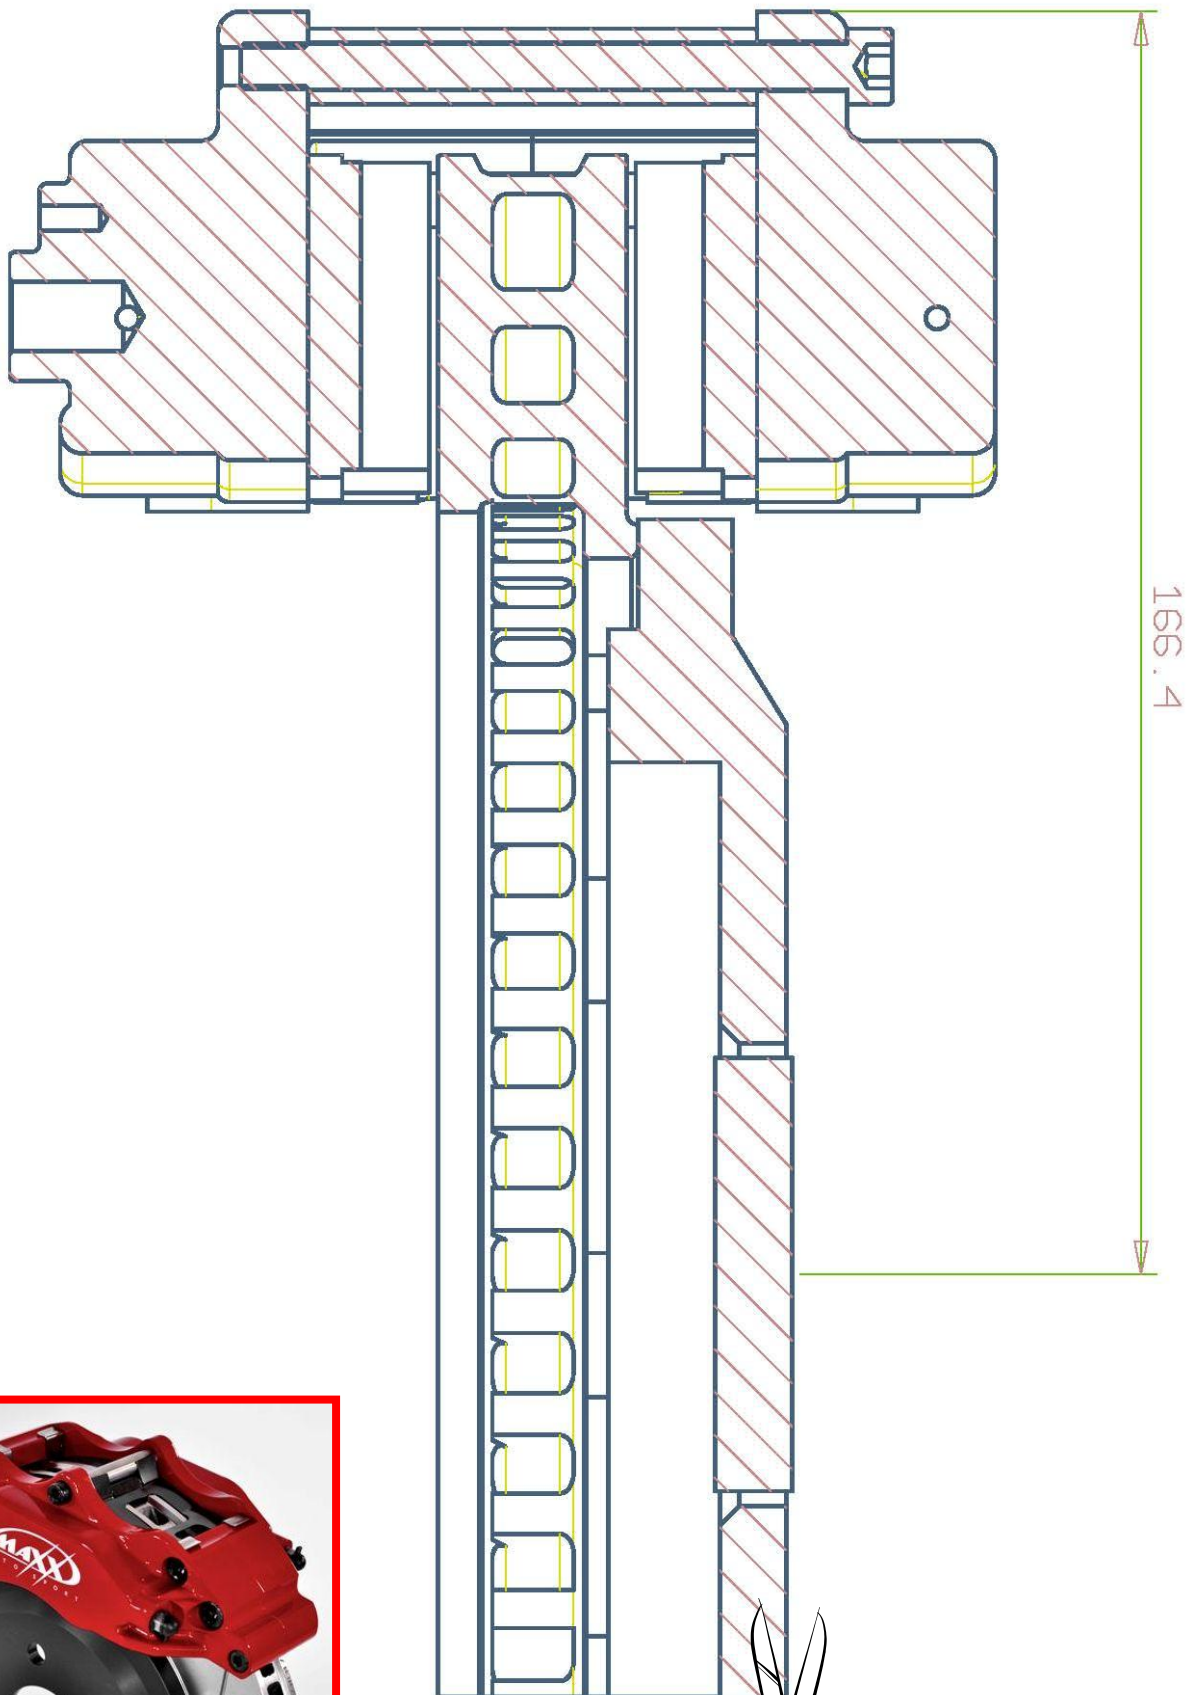

V-MAXX Autosport Wheel Fitment Chart for kit 20 RE290 02

166.4

200 MM

185 MM