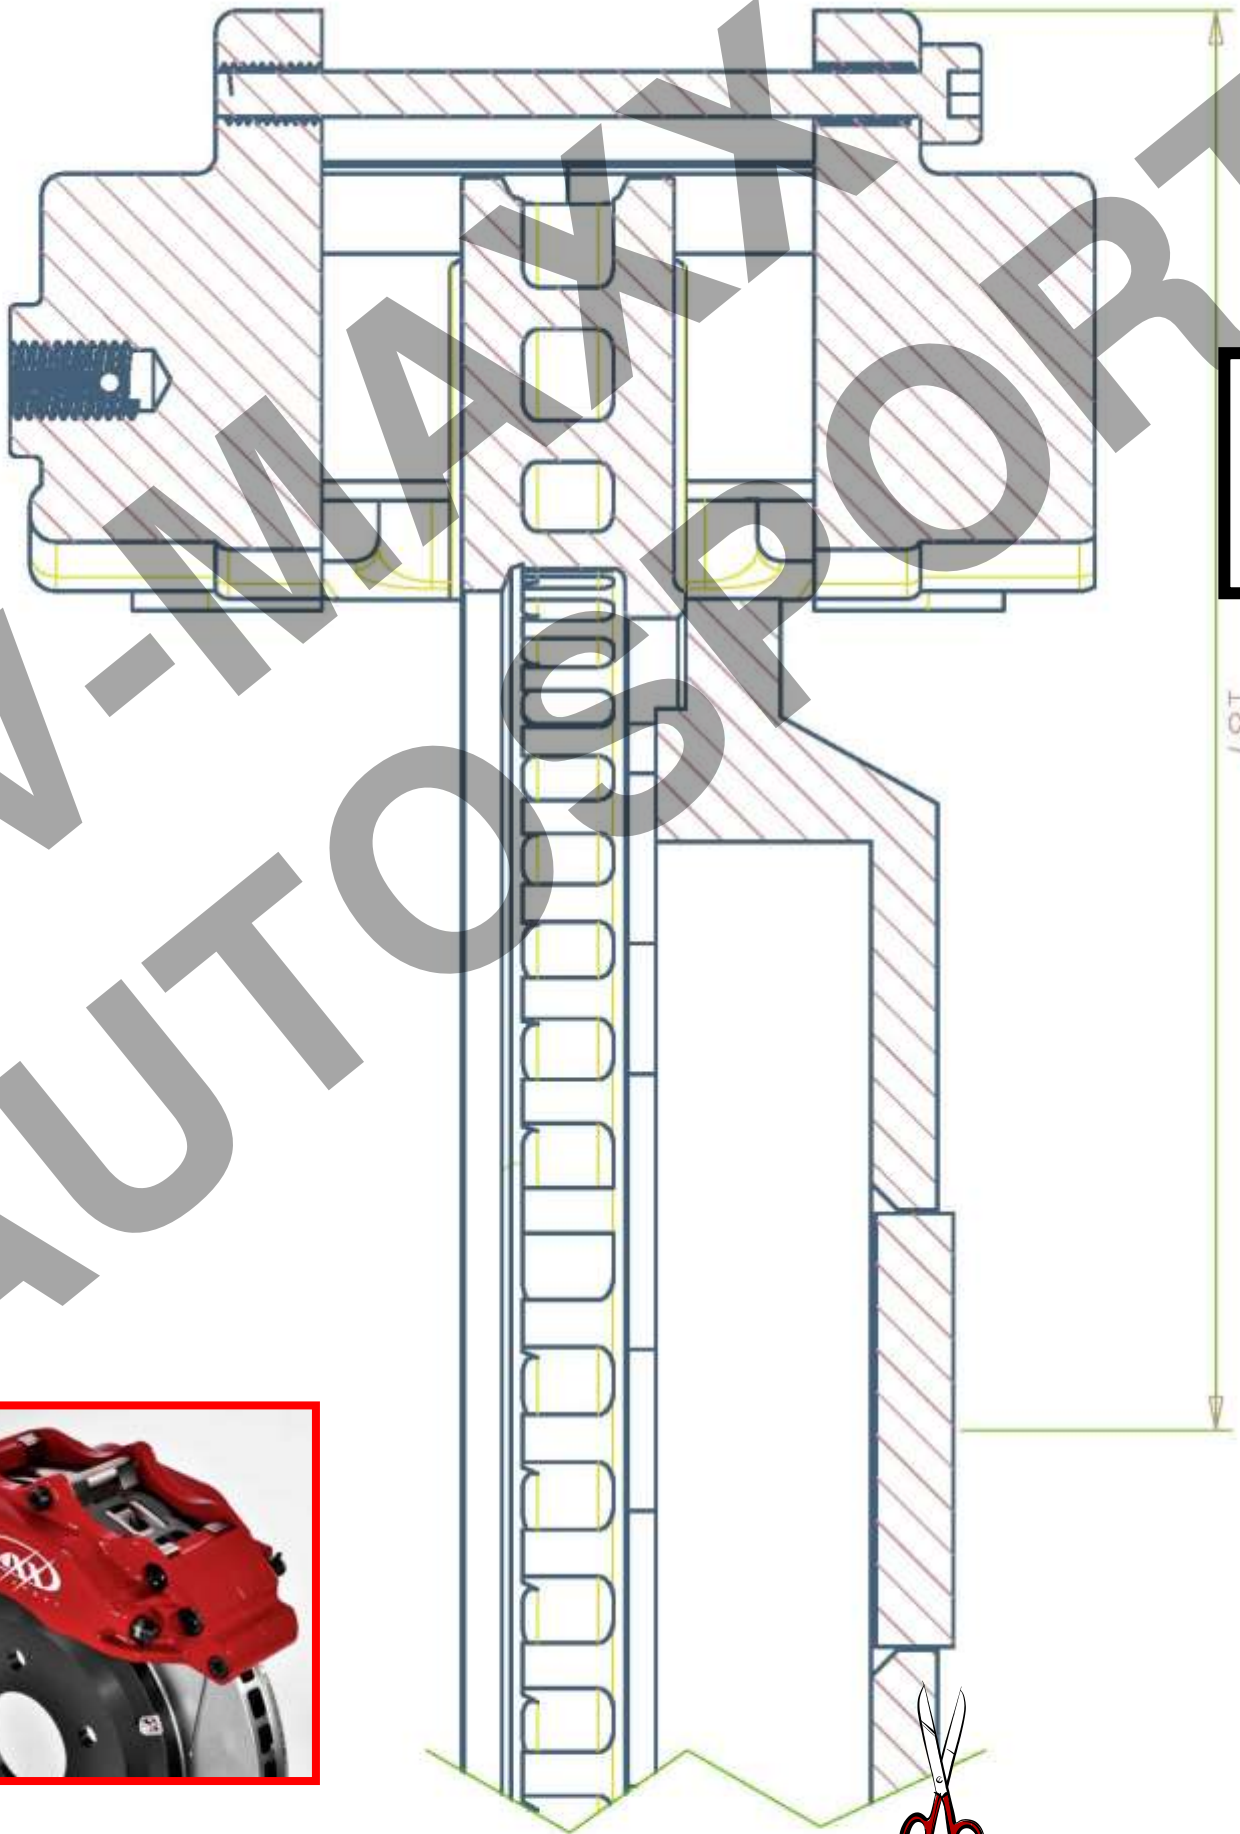

# V-MAXX Autosport Wheel Fitment Chart for kit 20 SB330 01

276 MM

187

186 MM