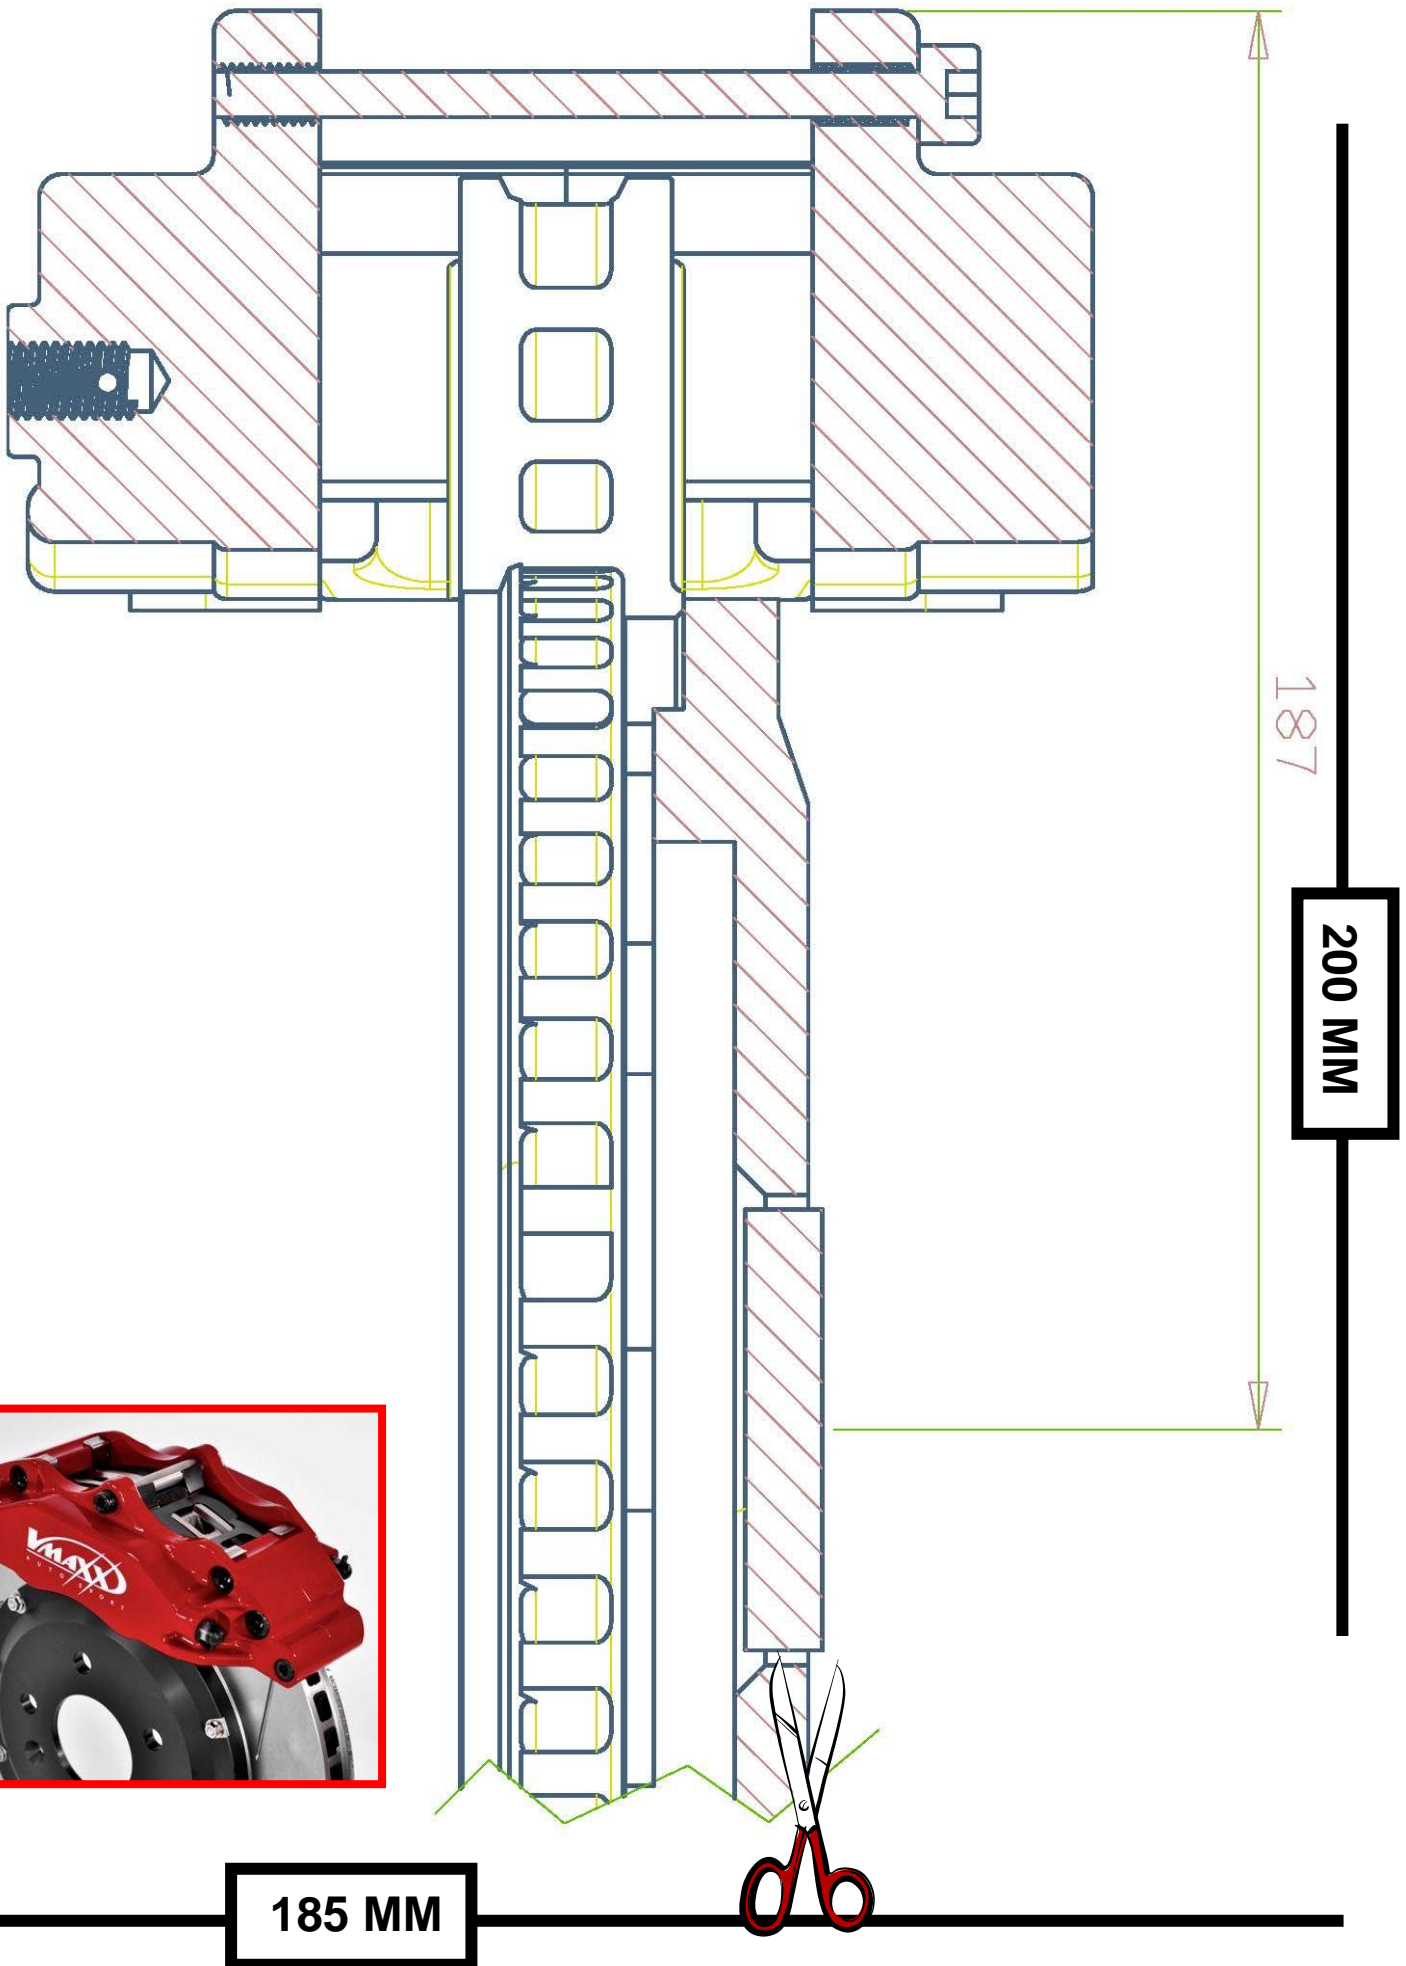

V-MAXX Autosport Wheel Fitment Chart for kit 20 SU330 02

187

200 MM

185 MM