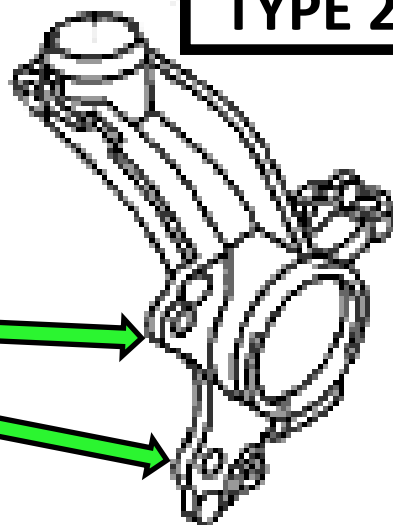

VW AUDI SKODA SEAT

TYPE 2