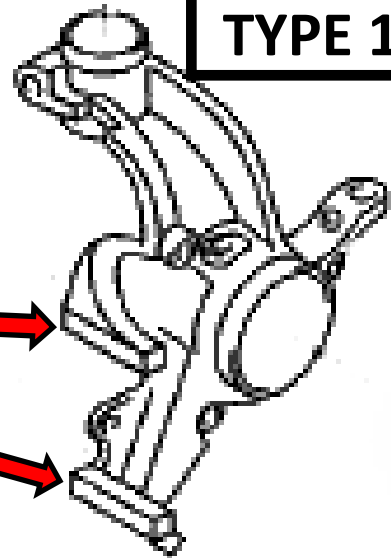

VW AUDI SKODA SEAT

TYPE 1