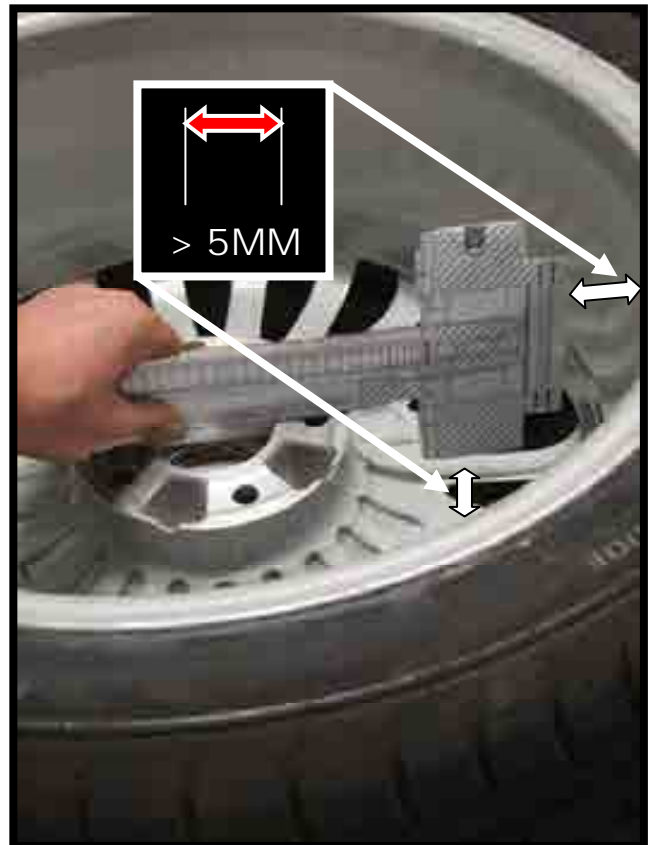

# V-MAXX Autosport Wheel Fitment Chart for kit 20 VW 330 07

276 MM

187

186 MM