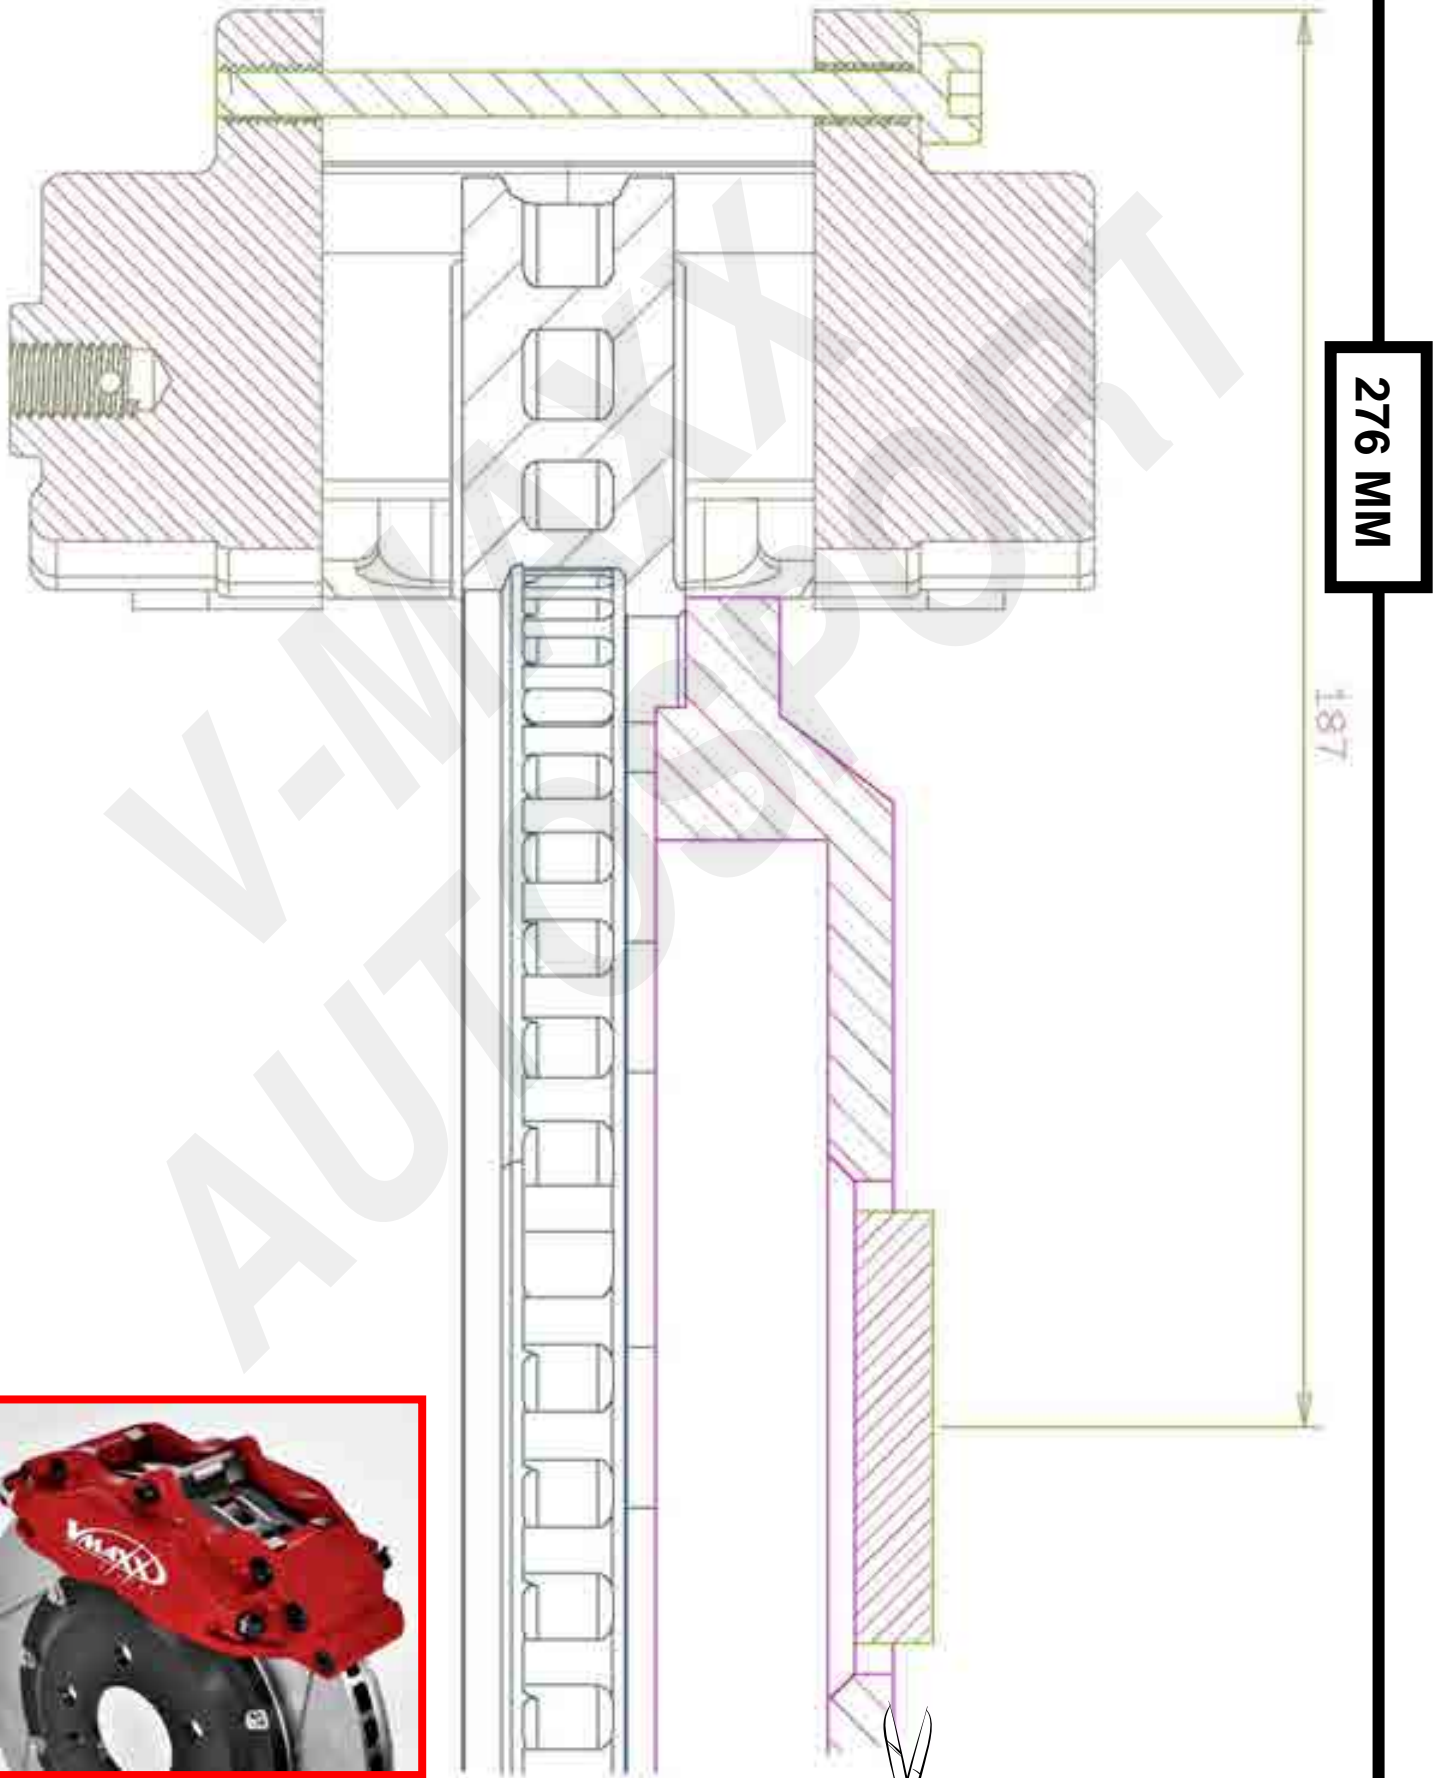

# V-MAXX Autosport Wheel Fitment Chart for kit 20 VW 330 07

276 MM

187

186 MM